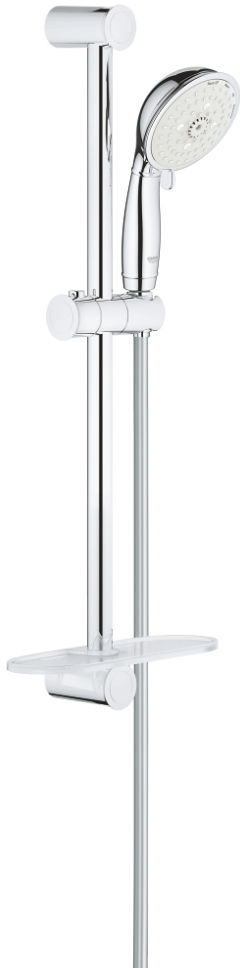

## 27 609 001 TEMPESTA RUSTIC 100 SHOWER RAIL SET 4 SPRAYS

### PRODUCT DESCRIPTION

- hand shower (27 608)
- shower rail, 600 mm (27 519)
- Relexaflex hose 1750 mm 1/2"x1/2" (28 154)
- **GROHE EasyReach** tray (27 596)
- **GROHE EcoJoy** 9,5 l/min flow limiter
- **GROHE DreamSpray** perfect spray pattern
- **GROHE StarLight** chrome finish
- **SpeedClean** anti-lime system
- **Inner WaterGuide** for a longer life

### SPARE PARTS

- 1: Shower bar holder (Order-nr. 48092000)
  - 2: Glider (Order-nr. 48093000)
  - 3: GROHE EasyReach tray (Order-nr. 27596000)
  - 4: Dirt strainer (Order-nr. 0700200M)
  - 5: Compensation disc (Order-nr. 48051000)\*
- \* Optional accessories