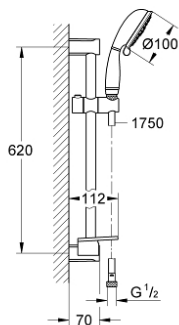

## 27 609 001 TEMPESTA RUSTIC 100 SHOWER RAIL SET 4 SPRAYS

### PRODUCT DESCRIPTION

- hand shower (27 608)
- shower rail, 600 mm (27 519)
- Relexaflex hose 1750 mm 1/2"x1/2" (28 154)
- **GROHE EasyReach** tray (27 596)
- **GROHE EcoJoy** 9,5 l/min flow limiter
- **GROHE DreamSpray** perfect spray pattern
- **GROHE StarLight** chrome finish
- **SpeedClean** anti-lime system
- **Inner WaterGuide** for a longer life

### SPARE PARTS

- 1: Shower bar holder (Order-nr. 48092000)
  - 2: Glider (Order-nr. 48093000)
  - 3: GROHE EasyReach tray (Order-nr. 27596000)
  - 4: Dirt strainer (Order-nr. 0700200M)
  - 5: Compensation disc (Order-nr. 48051000)\*
- \* Optional accessories