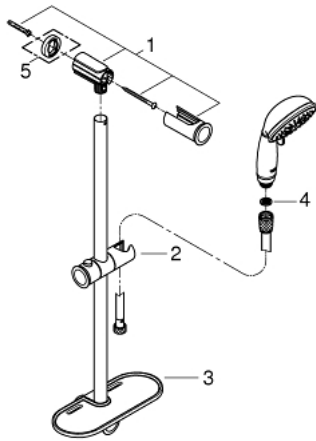

## 27 609 001 TEMPESTA RUSTIC 100 SHOWER RAIL SET 4 SPRAYS

### PRODUCT DESCRIPTION

- hand shower (27 608)
- shower rail, 600 mm (27 519)
- Relexaflex hose 1750 mm 1/2"x1/2" (28 154)
- **GROHE EasyReach** tray (27 596)
- **GROHE EcoJoy** 9,5 l/min flow limiter
- **GROHE DreamSpray** perfect spray pattern
- **GROHE StarLight** chrome finish
- **SpeedClean** anti-lime system
- **Inner WaterGuide** for a longer life

### SPARE PARTS

- 1: Shower bar holder (Order-nr. 48092000)
  - 2: Glider (Order-nr. 48093000)
  - 3: GROHE EasyReach tray (Order-nr. 27596000)
  - 4: Dirt strainer (Order-nr. 0700200M)
  - 5: Compensation disc (Order-nr. 48051000)\*
- \* Optional accessories