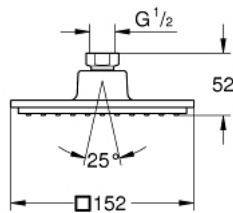

27 705 000 **EUPHORIA CUBE 150 HEAD SHOWER 1 SPRAY**

**PRODUCT DESCRIPTION**

- Rain
- 152 x 152 mm
- ball-joint
- rotation angle  $\pm 12^\circ$
- connection thread 1/2"
- GROHE EcoJoy 9,5 l/min flow limiter
- GROHE DreamSpray perfect spray pattern
- GROHE StarLight chrome finish
- SpeedClean anti-lime system
- Inner WaterGuide for a longer life

27 705 000 **EUPHORIA CUBE 150 HEAD SHOWER 1 SPRAY**

**SPARE PARTS**

1: Fibre seal dia. Ø18.5 x Ø12 x 2 (Order-nr. 0138900M)

2: Dirt strainer (Order-nr. 0676800M)