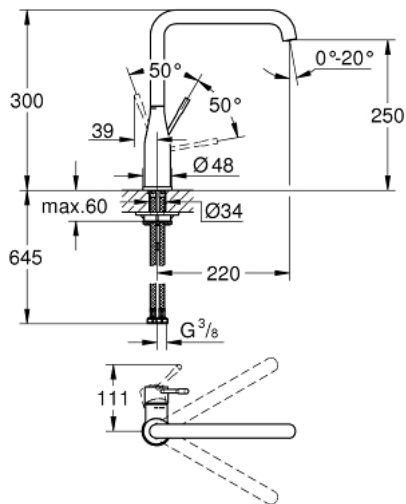

30 269 000 GROHE ESSENCE SINGLE-LEVER SINK MIXER 1/2"

PRODUCT DESCRIPTION

- GROHE StarLight chrome finish
- GROHE SilkMove 28 mm ceramic cartridge
- swivel tubular spout
- adjustable swivel area 0° / 150° / 360°
- flexible connection hoses
- rapid installation system

30 269 000 GROHE ESSENCE SINGLE-LEVER SINK MIXER 1/2"

SPARE PARTS

1: Lever (Order-nr. 46927000)

2: Cartridge (Order-nr. 46580000)

3: L-spout (Order-nr. 13376000)

3.1: Mousseur (Order-nr. 48270000)

3.2: Sealing washer Ø13,5 x Ø2,75 (Order-nr. 0128500M)

3.3: Safety ring (Order-nr. 4826600M)

4: Shank mounting kit (Order-nr. 46671000)

5: Mounting wrench (Order-nr. 19017000)*

* Optional accessories