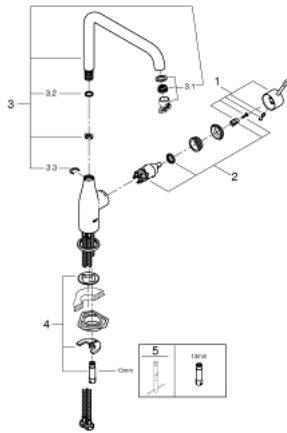

30 269 000 GROHE ESSENCE SINGLE-LEVER SINK MIXER 1/2"

PRODUCT DESCRIPTION

- GROHE StarLight chrome finish
- GROHE SilkMove 28 mm ceramic cartridge
- swivel tubular spout
- adjustable swivel area 0° / 150° / 360°
- flexible connection hoses
- rapid installation system

30 269 000 GROHE ESSENCE SINGLE-LEVER SINK MIXER 1/2"

SPARE PARTS

1: Lever (Order-nr. 46927000)

2: Cartridge (Order-nr. 46580000)

3: L-spout (Order-nr. 13376000)

3.1: Mousseur (Order-nr. 48270000)

3.2: Sealing washer Ø13,5 x Ø2,75 (Order-nr. 0128500M)

3.3: Safety ring (Order-nr. 4826600M)

4: Shank mounting kit (Order-nr. 46671000)

5: Mounting wrench (Order-nr. 19017000)*

* Optional accessories