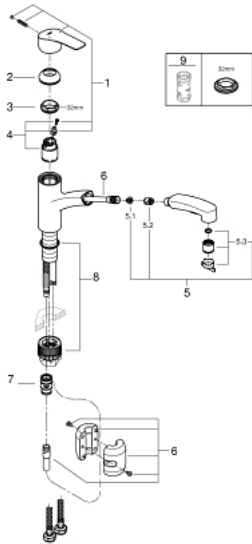

## 30 305 001 EUROSMART SINGLE-LEVER SINK MIXER 1/2"

### PRODUCT DESCRIPTION

- low spout
- GROHE StarLight chrome finish
- GROHE SilkMove 35 mm ceramic cartridge
- pull-out dual spray - switching between regular flow and spray
- diverter: laminar spray/SpeedClean shower jet
- automatic return to laminar spray
- adjustable flow rate limiter
- swivel cast spout
- swivel area 90°
- GROHE Zero isolated inner water ways - lead and nickel free within the faucet
- flexible connection hoses
- GROHE FastFixation Plus installation system
- protected against backflow

### SPARE PARTS

- 1: lever (Order-nr. 48530000)
  - 2: Cap (Order-nr. 46492000)
  - 3: Screw ring (Order-nr. 46815000)
  - 4: Cartridge (Order-nr. 46374000)
  - 5: Hand shower (Order-nr. 46956000)
  - 5.1: Dirt strainer (Order-nr. 0676800M)
  - 5.2: Non-return valve (Order-nr. 08565000)
  - 5.3: Flow straightener (Order-nr. 48275000)
  - 6: Shower hose (Order-nr. 48293000)
  - 7: Coupling piece (Order-nr. 46338000)
  - 8: Mounting set (Order-nr. 48477000)
  - 9: Socket Spanner (Order-nr. 19332000)\*
- \* Optional accessories