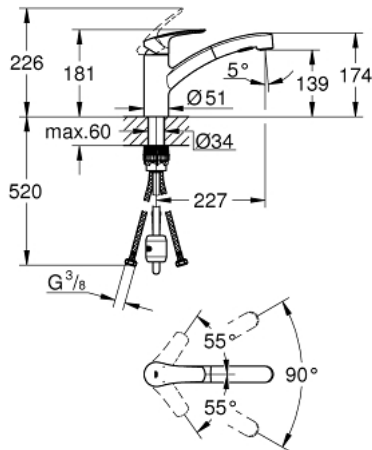

## 30 305 001 EUROSMART SINGLE-LEVER SINK MIXER 1/2"

### PRODUCT DESCRIPTION

- low spout
- GROHE StarLight chrome finish
- GROHE SilkMove 35 mm ceramic cartridge
- pull-out dual spray - switching between regular flow and spray
- diverter: laminar spray/SpeedClean shower jet
- automatic return to laminar spray
- adjustable flow rate limiter
- swivel cast spout
- swivel area 90°
- GROHE Zero isolated inner water ways - lead and nickel free within the faucet
- flexible connection hoses
- GROHE FastFixation Plus installation system
- protected against backflow

### SPARE PARTS

- 1: lever (Order-nr. 48530000)
  - 2: Cap (Order-nr. 46492000)
  - 3: Screw ring (Order-nr. 46815000)
  - 4: Cartridge (Order-nr. 46374000)
  - 5: Hand shower (Order-nr. 46956000)
  - 5.1: Dirt strainer (Order-nr. 0676800M)
  - 5.2: Non-return valve (Order-nr. 08565000)
  - 5.3: Flow straightener (Order-nr. 48275000)
  - 6: Shower hose (Order-nr. 48293000)
  - 7: Coupling piece (Order-nr. 46338000)
  - 8: Mounting set (Order-nr. 48477000)
  - 9: Socket Spanner (Order-nr. 19332000)\*
- \* Optional accessories