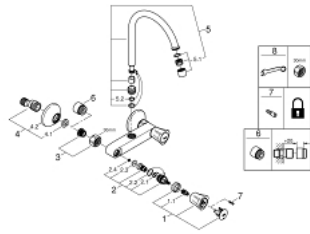

31 191 001 **COSTA L WALL SINK MIXER 1/2"**

PRODUCT DESCRIPTION

- wall mounted
- metal handles
- heat insulated
- GROHE StarLight finish
- Longlife headparts
- swivel tubular spout
- swivel area 360°
- S-unions

31 191 001 COSTA L WALL SINK MIXER 1/2"

SPARE PARTS

- 1: Handle (Order-nr. 45994000)
- 1.1: Snap insert (Order-nr. 0538600M)
- 2: Headpart 1/2" (Order-nr. 07146000)
- 2.1: Sealing washer $\varnothing 6 \times \varnothing 2$ (Order-nr. 0128300M)
- 2.2: O-ring $\varnothing 18,2 \times \varnothing 1,7$ (Order-nr. 0392400M)
- 2.3: Seal (Order-nr. 0529100M)
- 3: Screw connection 1/2" (Order-nr. 45044000)
- 4: S-union (Order-nr. 12075000)
- 4.1: Seal (Order-nr. 0138600M)
- 4.2: Escutcheon (Order-nr. 0221000M)
- 5: Outlet (Order-nr. 13213000)
- 5.1: Mousseur (Order-nr. 13928000)
- 5.2: O-ring $\varnothing 12 \times \varnothing 2$ (Order-nr. 0128000M)
- 6: Extension 3/4", 20 mm (Order-nr. 0713000M)*
- 7: Screw for Costa/Avina products (Order-nr. 48013000)*
- 8: Special spanner (Order-nr. 19377000)*