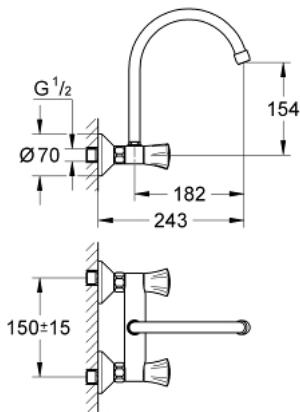

31 191 001 **COSTA L WALL SINK MIXER 1/2"**

PRODUCT DESCRIPTION

- wall mounted
- metal handles
- heat insulated
- GROHE StarLight finish
- Longlife headparts
- swivel tubular spout
- swivel area 360°
- S-unions

31 191 001 COSTA L WALL SINK MIXER 1/2"

SPARE PARTS

- 1: Handle (Order-nr. 45994000)
- 1.1: Snap insert (Order-nr. 0538600M)
- 2: Headpart 1/2" (Order-nr. 07146000)
- 2.1: Sealing washer $\varnothing 6 \times \varnothing 2$ (Order-nr. 0128300M)
- 2.2: O-ring $\varnothing 18,2 \times \varnothing 1,7$ (Order-nr. 0392400M)
- 2.3: Seal (Order-nr. 0529100M)
- 3: Screw connection 1/2" (Order-nr. 45044000)
- 4: S-union (Order-nr. 12075000)
- 4.1: Seal (Order-nr. 0138600M)
- 4.2: Escutcheon (Order-nr. 0221000M)
- 5: Outlet (Order-nr. 13213000)
- 5.1: Mousseur (Order-nr. 13928000)
- 5.2: O-ring $\varnothing 12 \times \varnothing 2$ (Order-nr. 0128000M)
- 6: Extension 3/4", 20 mm (Order-nr. 0713000M)*
- 7: Screw for Costa/Avina products (Order-nr. 48013000)*
- 8: Special spanner (Order-nr. 19377000)*