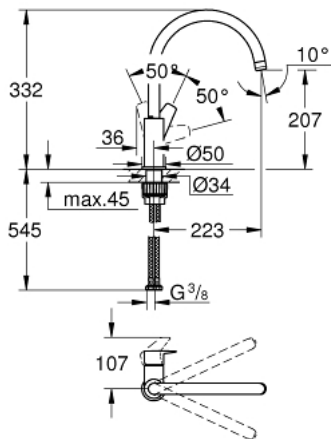

## 31 367 001 BAUEDGE SINGLE-LEVER SINK MIXER 1/2"

### PRODUCT DESCRIPTION

- high spout
- GROHE StarLight finish
- GROHE Longlife 28 mm ceramic cartridge
- GROHE Zero isolated inner water ways - lead and nickel free within the faucet
- swivel tubular spout
- swivel area 360°
- flexible connection hoses
- GROHE FastFixation Plus installation system
- for installation on a 60 mm worktop fixation set 48 384 000 is needed

31 367 001 **BAUEDGE SINGLE-LEVER SINK MIXER 1/2"**

**SPARE PARTS**

- 1: Cartridge (Order-nr. 46963000)
- 2: Mousseur (Order-nr. 13967000)
- 3: Mounting set (Order-nr. 48477000)
- 4: Shank fastening assembly (Order-nr. 48384000)\*