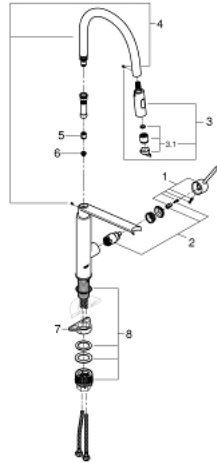

31 491 000 **CONCETTO SINGLE-LEVER SINK MIXER 1/2"**

PRODUCT DESCRIPTION

- GROHE StarLight chrome finish
- GROHE SilkMove 28 mm ceramic cartridge
- professional spray
- with flexible, hygienic GROHFlexx kitchen Santoprene hose
- diverter: laminar spray/SpeedClean shower jet
- automatic return to laminar spray

- GROHE Magnetic Docking guarantees easy retraction and smooth docking

- swivel spout
- swivel area 360°
- protected against backflow
- flexible connection hoses
- rapid installation system

31 491 000 **CONCETTO SINGLE-LEVER SINK MIXER 1/2"**

SPARE PARTS

- 1: Lever (Order-nr. 46966000)
- 2: Cartridge (Order-nr. 46963000)
- 3: Hand shower (Order-nr. 46967000)
- 3.1: Flow straightener (Order-nr. 48347000)
- 4: Shower hose (Order-nr. 46968KK0)
- 5: Non-return valve (Order-nr. 08565000)
- 6: Dirt strainer (Order-nr. 0676800M)
- 7: Support plate (Order-nr. 05334000)
- 8: Mounting set (Order-nr. 48477000)