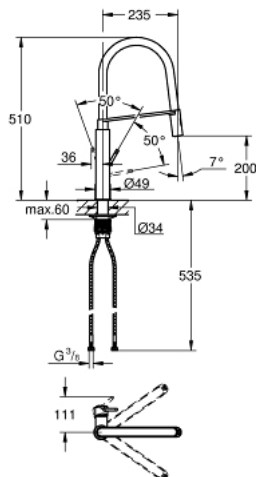

31 491 000 **CONCETTO SINGLE-LEVER SINK MIXER 1/2"**

PRODUCT DESCRIPTION

- GROHE StarLight chrome finish
- GROHE SilkMove 28 mm ceramic cartridge
- professional spray
- with flexible, hygienic GROHFlexx kitchen Santoprene hose
- diverter: laminar spray/SpeedClean shower jet
- automatic return to laminar spray

- GROHE Magnetic Docking guarantees easy retraction and smooth docking

- swivel spout
- swivel area 360°
- protected against backflow
- flexible connection hoses
- rapid installation system

31 491 000 **CONCETTO SINGLE-LEVER SINK MIXER 1/2"**

SPARE PARTS

- 1: Lever (Order-nr. 46966000)
- 2: Cartridge (Order-nr. 46963000)
- 3: Hand shower (Order-nr. 46967000)
- 3.1: Flow straightener (Order-nr. 48347000)
- 4: Shower hose (Order-nr. 46968KK0)
- 5: Non-return valve (Order-nr. 08565000)
- 6: Dirt strainer (Order-nr. 0676800M)
- 7: Support plate (Order-nr. 05334000)
- 8: Mounting set (Order-nr. 48477000)