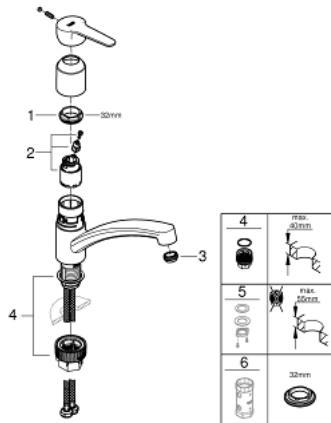

31 680 000 BAUECO SINGLE-LEVER SINK MIXER 1/2"

PRODUCT DESCRIPTION

- low spout
- GROHE StarLight chrome finish
- GROHE Longlife 35 mm ceramic cartridge
- GROHE Zero isolated inner water ways - lead and nickel free within the faucet
- swivel tubular spout
- swivel area 140°
- mousseur with coin slot for tool free replacement
- flexible connection hoses
- GROHE FastFixation Plus installation system
- for installation on a max. 40 mm worktop fixation set 48 384 000 is needed

31 680 000 **BAUECO SINGLE-LEVER SINK MIXER 1/2"**

SPARE PARTS

- 1: Screw ring (Order-nr. 46815000)
- 2: Cartridge (Order-nr. 46374000)
- 3: Flow straightener (Order-nr. 48264000)
- 4: Mounting set (Order-nr. 48477000)
- 5: Shank fastening assembly (Order-nr. 48384000)*
- 6: Socket Spanner (Order-nr. 19332000)*