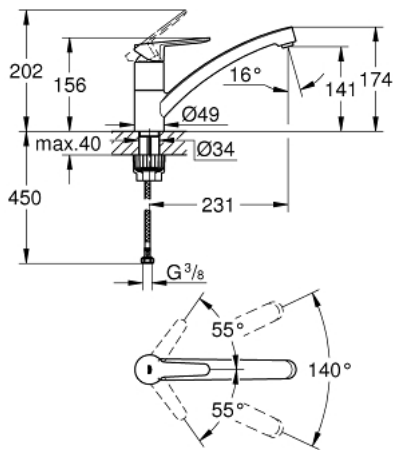

31 680 000 BAUECO SINGLE-LEVER SINK MIXER 1/2"

PRODUCT DESCRIPTION

- low spout
- GROHE StarLight chrome finish
- GROHE Longlife 35 mm ceramic cartridge
- GROHE Zero isolated inner water ways - lead and nickel free within the faucet
- swivel tubular spout
- swivel area 140°
- mousseur with coin slot for tool free replacement
- flexible connection hoses
- GROHE FastFixation Plus installation system
- for installation on a max. 40 mm worktop fixation set 48 384 000 is needed

31 680 000 **BAUECO SINGLE-LEVER SINK MIXER 1/2"**

SPARE PARTS

- 1: Screw ring (Order-nr. 46815000)
- 2: Cartridge (Order-nr. 46374000)
- 3: Flow straightener (Order-nr. 48264000)
- 4: Mounting set (Order-nr. 48477000)
- 5: Shank fastening assembly (Order-nr. 48384000)*
- 6: Socket Spanner (Order-nr. 19332000)*