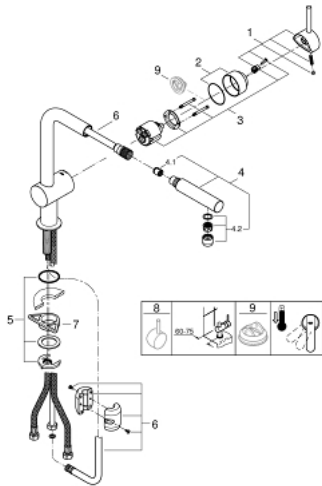

32 168 000 MINTA SINGLE-LEVER SINK MIXER 1/2"

PRODUCT DESCRIPTION

- L-spout
- GROHE StarLight finish
- GROHE SilkMove 46 mm ceramic cartridge
- pull out mousseur spout
- adjustable flow rate limiter
- swivel tubular spout
- swivel area 360°
- protected against backflow
- flexible connection hoses
- rapid installation system

32 168 000 MINTA SINGLE-LEVER SINK MIXER 1/2"

SPARE PARTS

- 1: Lever (Order-nr. 46015000)
 - 2: Cap (Order-nr. 46025000)
 - 3: Cartridge (Order-nr. 46048000)
 - 4: Hand shower (Order-nr. 46858000)
 - 4.1: Non-return valve (Order-nr. 08565000)
 - 4.2: Mousseur (Order-nr. 13967000)
 - 5: Shank mounting kit (Order-nr. 46345000)
 - 6: Shower hose (Order-nr. 48293000)
 - 7: Support plate (Order-nr. 05334000)
 - 8: Lever (Order-nr. 40684000)*
 - 9: Temperature limiter (Order-nr. 46375000)*
- * Optional accessories