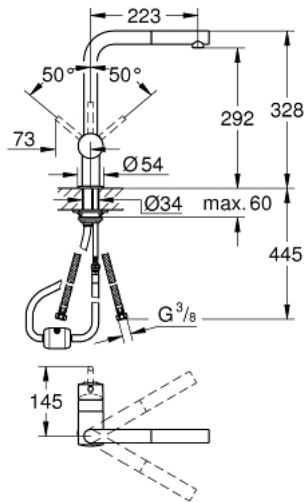

32 168 000 MINTA SINGLE-LEVER SINK MIXER 1/2"

PRODUCT DESCRIPTION

- L-spout
- GROHE StarLight finish
- GROHE SilkMove 46 mm ceramic cartridge
- pull out mousseur spout
- adjustable flow rate limiter
- swivel tubular spout
- swivel area 360°
- protected against backflow
- flexible connection hoses
- rapid installation system

32 168 000 MINTA SINGLE-LEVER SINK MIXER 1/2"

SPARE PARTS

- 1: Lever (Order-nr. 46015000)
 - 2: Cap (Order-nr. 46025000)
 - 3: Cartridge (Order-nr. 46048000)
 - 4: Hand shower (Order-nr. 46858000)
 - 4.1: Non-return valve (Order-nr. 08565000)
 - 4.2: Mousseur (Order-nr. 13967000)
 - 5: Shank mounting kit (Order-nr. 46345000)
 - 6: Shower hose (Order-nr. 48293000)
 - 7: Support plate (Order-nr. 05334000)
 - 8: Lever (Order-nr. 40684000)*
 - 9: Temperature limiter (Order-nr. 46375000)*
- * Optional accessories