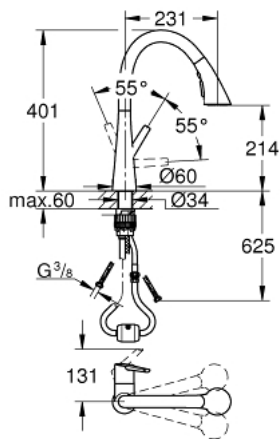

32 294 002 ZEDRA SINGLE-LEVER SINK MIXER 1/2"

PRODUCT DESCRIPTION

- GROHE StarLight chrome finish
- GROHE SilkMove 35 mm ceramic cartridge
- GROHE Magnetic Docking guarantees easy retraction and smooth docking
- pull-out spray with 3 spray types
- diverter: laminar spray/SpeedClean shower jet/GROHE Blade spray
- stop function - pause button to stop the water flow
- automatic return to laminar spray
- adjustable flow rate limiter
- swivel tubular spout
- swivel area 360°
- protected against backflow
- flexible connection hoses
- GROHE FastFixation Plus installation system
- GROHE Zero isolated inner water ways - lead and nickel free within the faucet

32 294 002 **ZEDRA SINGLE-LEVER SINK MIXER 1/2"**

SPARE PARTS

- 1: Lever (Order-nr. 48476000)
- 2: Screw ring (Order-nr. 48517000)
- 3: Cartridge (Order-nr. 46374000)
- 4: Hand shower (Order-nr. 48473000)
- 4.1: Flow straightener (Order-nr. 48275000)
- 4.2: Non-return valve (Order-nr. 08565000)
- 4.3: Dirt strainer (Order-nr. 0676800M)
- 5: flow rate limiter (Order-nr. 48303000)
- 6: Shower hose (Order-nr. 48472000)
- 7: Mounting set (Order-nr. 48477000)
- 8: Support plate (Order-nr. 05334000)
- 9: Coupling piece (Order-nr. 46338000)