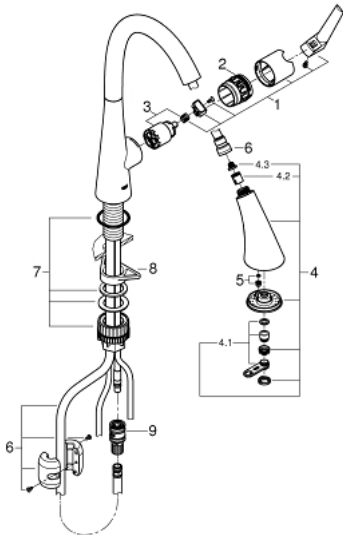

32 294 002 ZEDRA SINGLE-LEVER SINK MIXER 1/2"

PRODUCT DESCRIPTION

- GROHE StarLight chrome finish
- GROHE SilkMove 35 mm ceramic cartridge
- GROHE Magnetic Docking guarantees easy retraction and smooth docking
- pull-out spray with 3 spray types
- diverter: laminar spray/SpeedClean shower jet/GROHE Blade spray
- stop function - pause button to stop the water flow
- automatic return to laminar spray
- adjustable flow rate limiter
- swivel tubular spout
- swivel area 360°
- protected against backflow
- flexible connection hoses
- GROHE FastFixation Plus installation system
- GROHE Zero isolated inner water ways - lead and nickel free within the faucet

32 294 002 **ZEDRA SINGLE-LEVER SINK MIXER 1/2"**

SPARE PARTS

- 1: Lever (Order-nr. 48476000)
- 2: Screw ring (Order-nr. 48517000)
- 3: Cartridge (Order-nr. 46374000)
- 4: Hand shower (Order-nr. 48473000)
- 4.1: Flow straightener (Order-nr. 48275000)
- 4.2: Non-return valve (Order-nr. 08565000)
- 4.3: Dirt strainer (Order-nr. 0676800M)
- 5: flow rate limiter (Order-nr. 48303000)
- 6: Shower hose (Order-nr. 48472000)
- 7: Mounting set (Order-nr. 48477000)
- 8: Support plate (Order-nr. 05334000)
- 9: Coupling piece (Order-nr. 46338000)