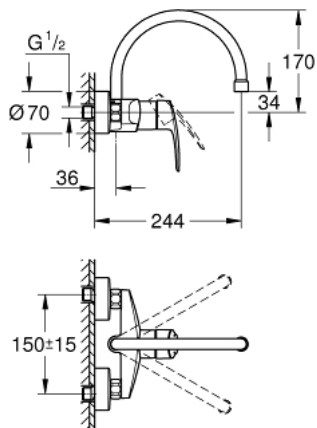

32 482 003 **EUROSMART SINGLE-LEVER SINK MIXER 1/2"**

PRODUCT DESCRIPTION

- wall mounted
- GROHE StarLight chrome finish
- GROHE SilkMove 35 mm ceramic cartridge
- adjustable flow rate limiter
- swivel tubular spout
- swivel area 360°
- projection 244 mm
- C-unions

32 482 003 EUROSMART SINGLE-LEVER SINK MIXER 1/2"

SPARE PARTS

- 1: lever (Order-nr. 48542000)
- 2: Cartridge (Order-nr. 46374000)
- 3: C-spout (Order-nr. 13371000)
- 3.1: Mousseur (Order-nr. 06574000)
- 3.2: Sealing washer $\varnothing 13,5 \times \varnothing 2,75$ (Order-nr. 0128500M)
- 3.3: Safety ring (Order-nr. 0485300M)
- 4: Screw connection 1/2" (Order-nr. 45044000)
- 4.1: Seal $\varnothing 15 \times \varnothing 2$ (Order-nr. 0311900M)
- 5: S-union (Order-nr. 12662000)
- 6: Extension 3/4", 20 mm (Order-nr. 0713000M)*
- 7: Special spanner (Order-nr. 19377000)*