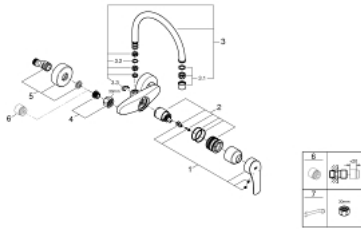

32 482 003 **EUROSMART SINGLE-LEVER SINK MIXER 1/2"**

PRODUCT DESCRIPTION

- wall mounted
- GROHE StarLight chrome finish
- GROHE SilkMove 35 mm ceramic cartridge
- adjustable flow rate limiter
- swivel tubular spout
- swivel area 360°
- projection 244 mm
- C-unions

32 482 003 EUROSMART SINGLE-LEVER SINK MIXER 1/2"

SPARE PARTS

- 1: lever (Order-nr. 48542000)
- 2: Cartridge (Order-nr. 46374000)
- 3: C-spout (Order-nr. 13371000)
- 3.1: Mousseur (Order-nr. 06574000)
- 3.2: Sealing washer $\varnothing 13,5 \times \varnothing 2,75$ (Order-nr. 0128500M)
- 3.3: Safety ring (Order-nr. 0485300M)
- 4: Screw connection 1/2" (Order-nr. 45044000)
- 4.1: Seal $\varnothing 15 \times \varnothing 2$ (Order-nr. 0311900M)
- 5: S-union (Order-nr. 12662000)
- 6: Extension 3/4", 20 mm (Order-nr. 0713000M)*
- 7: Special spanner (Order-nr. 19377000)*