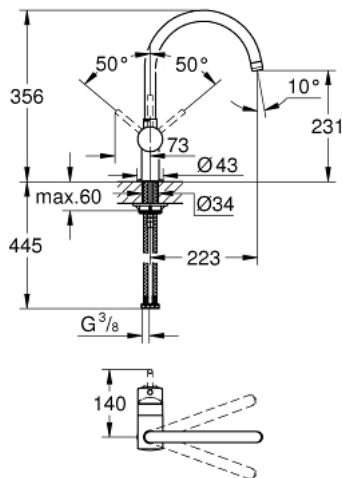

## 32 917 000 MINTA SINGLE-LEVER SINK MIXER 1/2"

### PRODUCT DESCRIPTION

- C-spout
- GROHE StarLight finish
- GROHE SilkMove 46 mm ceramic cartridge
- adjustable flow rate limiter
- swivel tubular spout
- selectable swivel area: 0° / 150° / 360°
- flexible connection hoses
- rapid installation system

### SPARE PARTS

- 1: Lever (Order-nr. 46015000)
  - 2: Cap (Order-nr. 46025000)
  - 3: Cartridge (Order-nr. 46048000)
  - 4: C-spout (Order-nr. 13043000)
  - 4.1: Sealing washer  $\varnothing 13,5 \times \varnothing 2,75$  (Order-nr. 0128500M)
  - 4.2: Safety ring (Order-nr. 0485300M)
  - 4.3: Mousseur (Order-nr. 13928000)
  - 5: Shank mounting kit (Order-nr. 46249000)
  - 6: Mounting wrench (Order-nr. 19017000)\*
- \* Optional accessories