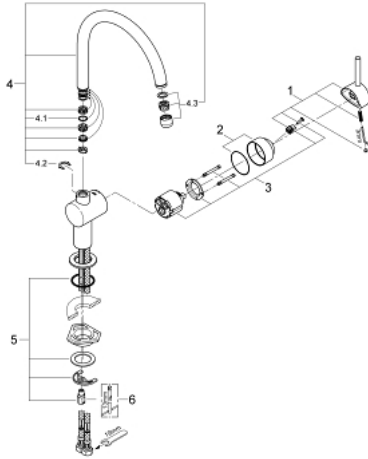

## 32 917 000 MINTA SINGLE-LEVER SINK MIXER 1/2"

### PRODUCT DESCRIPTION

- C-spout
- GROHE StarLight finish
- GROHE SilkMove 46 mm ceramic cartridge
- adjustable flow rate limiter
- swivel tubular spout
- selectable swivel area: 0° / 150° / 360°
- flexible connection hoses
- rapid installation system

### SPARE PARTS

- 1: Lever (Order-nr. 46015000)
  - 2: Cap (Order-nr. 46025000)
  - 3: Cartridge (Order-nr. 46048000)
  - 4: C-spout (Order-nr. 13043000)
  - 4.1: Sealing washer  $\varnothing 13,5 \times \varnothing 2,75$  (Order-nr. 0128500M)
  - 4.2: Safety ring (Order-nr. 0485300M)
  - 4.3: Mousseur (Order-nr. 13928000)
  - 5: Shank mounting kit (Order-nr. 46249000)
  - 6: Mounting wrench (Order-nr. 19017000)\*
- \* Optional accessories