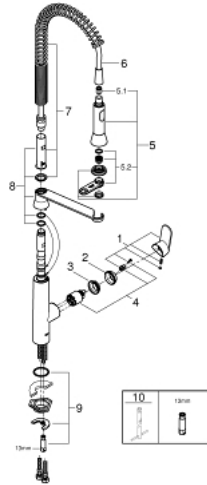

32 950 000 K7 SINGLE-LEVER SINK MIXER 1/2"

PRODUCT DESCRIPTION

- GROHE StarLight finish
- GROHE SilkMove 35 mm ceramic cartridge
- professional spray
- diverter: mousseur/spray jet
- automatic return to mousseur
- metal spray
- adjustable flow rate limiter
- swivel spout
- swivel area 140°
- protected against backflow
- flexible connection hoses
- rapid installation system

32 950 000 K7 SINGLE-LEVER SINK MIXER 1/2"

SPARE PARTS

- 1: Lever (Order-nr. 46729000)
 - 2: Cap (Order-nr. 46116000)
 - 3: Screw coupling (Order-nr. 46460000)
 - 4: Cartridge (Order-nr. 46374000)
 - 5: Hand shower (Order-nr. 46731000)
 - 5.1: Non-return valve (Order-nr. 08565000)
 - 5.2: Mousseur (Order-nr. 46711000)
 - 6: Shower hose (Order-nr. 46732000)
 - 7: Spring (Order-nr. 46733SD0)
 - 8: Holder pull out spray (Order-nr. 46734000)
 - 9: Shank mounting kit (Order-nr. 46671000)
 - 10: Socket Spanner (Order-nr. 19332000)*
 - 11: Mounting wrench (Order-nr. 19017000)*
- * Optional accessories