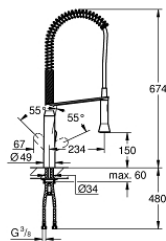

32 950 000 K7 SINGLE-LEVER SINK MIXER 1/2"

PRODUCT DESCRIPTION

- GROHE StarLight finish
- GROHE SilkMove 35 mm ceramic cartridge
- professional spray
- diverter: mousseur/spray jet
- automatic return to mousseur
- metal spray
- adjustable flow rate limiter
- swivel spout
- swivel area 140°
- protected against backflow
- flexible connection hoses
- rapid installation system

32 950 000 K7 SINGLE-LEVER SINK MIXER 1/2"

SPARE PARTS

- 1: Lever (Order-nr. 46729000)
 - 2: Cap (Order-nr. 46116000)
 - 3: Screw coupling (Order-nr. 46460000)
 - 4: Cartridge (Order-nr. 46374000)
 - 5: Hand shower (Order-nr. 46731000)
 - 5.1: Non-return valve (Order-nr. 08565000)
 - 5.2: Mousseur (Order-nr. 46711000)
 - 6: Shower hose (Order-nr. 46732000)
 - 7: Spring (Order-nr. 46733SD0)
 - 8: Holder pull out spray (Order-nr. 46734000)
 - 9: Shank mounting kit (Order-nr. 46671000)
 - 10: Socket Spanner (Order-nr. 19332000)*
 - 11: Mounting wrench (Order-nr. 19017000)*
- * Optional accessories