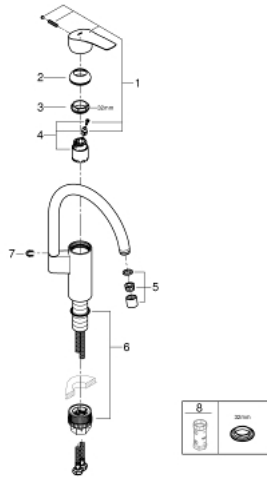

33 202 003 EUROSMART SINGLE-LEVER SINK MIXER 1/2"

PRODUCT DESCRIPTION

- high spout
- GROHE StarLight chrome finish
- GROHE SilkMove 35 mm ceramic cartridge
- adjustable flow rate limiter
- swivel tubular spout
- swivel area 150°
- GROHE Zero isolated inner water ways - lead and nickel free within the faucet
- flexible connection hoses
- GROHE FastFixation Plus installation system

33 202 003 **EUROSMART SINGLE-LEVER SINK MIXER 1/2"**

SPARE PARTS

- 1: lever (Order-nr. 48530000)
- 2: Cap (Order-nr. 46492000)
- 3: Screw ring (Order-nr. 46815000)
- 4: Cartridge (Order-nr. 46374000)
- 5: Mousseur (Order-nr. 48418000)
- 6: Mounting set (Order-nr. 48477000)
- 7: Safety ring (Order-nr. 4826600M)
- 8: Socket Spanner (Order-nr. 19332000)*