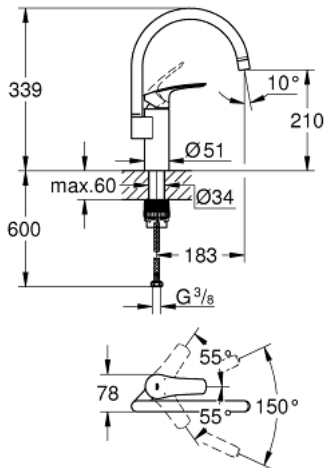

33 202 003 EUROSMART SINGLE-LEVER SINK MIXER 1/2"

PRODUCT DESCRIPTION

- high spout
- GROHE StarLight chrome finish
- GROHE SilkMove 35 mm ceramic cartridge
- adjustable flow rate limiter
- swivel tubular spout
- swivel area 150°
- GROHE Zero isolated inner water ways - lead and nickel free within the faucet
- flexible connection hoses
- GROHE FastFixation Plus installation system

33 202 003 **EUROSMART SINGLE-LEVER SINK MIXER 1/2"**

SPARE PARTS

- 1: lever (Order-nr. 48530000)
- 2: Cap (Order-nr. 46492000)
- 3: Screw ring (Order-nr. 46815000)
- 4: Cartridge (Order-nr. 46374000)
- 5: Mousseur (Order-nr. 48418000)
- 6: Mounting set (Order-nr. 48477000)
- 7: Safety ring (Order-nr. 4826600M)
- 8: Socket Spanner (Order-nr. 19332000)*