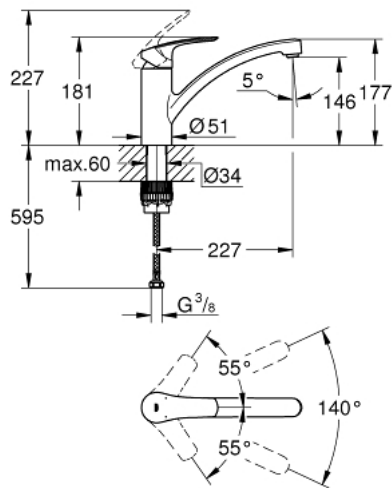

33 281 003 EUROSMART SINGLE-LEVER SINK MIXER 1/2"

PRODUCT DESCRIPTION

- low spout
- GROHE StarLight chrome finish
- GROHE SilkMove 35 mm ceramic cartridge
- adjustable flow rate limiter
- swivel cast spout
- swivel area 140°
- GROHE Zero isolated inner water ways - lead and nickel free within the faucet
- mousseur with coin slot for tool free replacement
- flexible connection hoses
- GROHE FastFixation Plus installation system

33 281 003 EUROSMART SINGLE-LEVER SINK MIXER 1/2"

SPARE PARTS

- 1: lever (Order-nr. 48530000)
 - 2: Cap (Order-nr. 46492000)
 - 3: Screw ring (Order-nr. 46815000)
 - 4: Cartridge (Order-nr. 46374000)
 - 5: Flow straightener (Order-nr. 48356000)
 - 6: Mounting set (Order-nr. 48477000)
 - 7: Socket Spanner (Order-nr. 19332000)*
- * Optional accessories