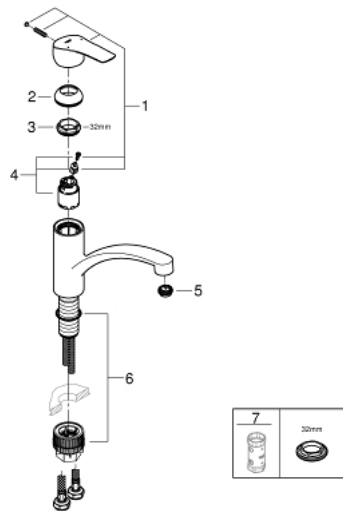

33 281 003 EUROSMART SINGLE-LEVER SINK MIXER 1/2"

PRODUCT DESCRIPTION

- low spout
- GROHE StarLight chrome finish
- GROHE SilkMove 35 mm ceramic cartridge
- adjustable flow rate limiter
- swivel cast spout
- swivel area 140°
- GROHE Zero isolated inner water ways - lead and nickel free within the faucet
- mousseur with coin slot for tool free replacement
- flexible connection hoses
- GROHE FastFixation Plus installation system

33 281 003 EUROSMART SINGLE-LEVER SINK MIXER 1/2"

SPARE PARTS

- 1: lever (Order-nr. 48530000)
 - 2: Cap (Order-nr. 46492000)
 - 3: Screw ring (Order-nr. 46815000)
 - 4: Cartridge (Order-nr. 46374000)
 - 5: Flow straightener (Order-nr. 48356000)
 - 6: Mounting set (Order-nr. 48477000)
 - 7: Socket Spanner (Order-nr. 19332000)*
- * Optional accessories