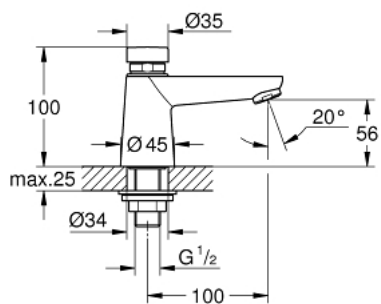

36 265 000 EUROECO COSMOPOLITAN T SELF-CLOSING PILLAR TAP 1/2"

PRODUCT DESCRIPTION

- for cold or premixed water
- marking: blue/red
- GROHE StarLight chrome finish
- GROHE EcoJoy 5.7 l/min. flow limiter
- 3 adjustable flow times: short - medium - long (factory setting: short), approx. 7, 15, 30 sec (pressure dependent)

36 265 000 EUROECO COSMOPOLITAN T SELF-CLOSING PILLAR TAP 1/2"

SPARE PARTS

1: Cartridge (Order-nr. 42383000)

1.1: Seal kit (Order-nr. 4271500M)

1.2: Rings (Order-nr. 4282000M)

2: Mousseur (Order-nr. 48159000)

3: Shank mounting kit (Order-nr. 45004000)