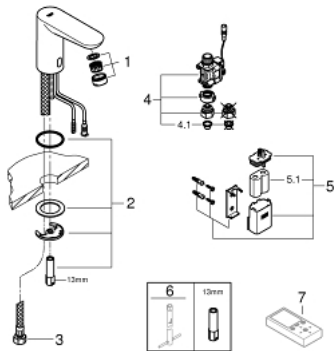

36 271 000 EUROECO COSMOPOLITAN E INFRA-RED ELECTRONIC BASIN TAP WITHOUT MIXING DEVICE

PRODUCT DESCRIPTION

- with infrared sensor for bi-directional communication for monitoring, configuration and service purpose
- for cold or premixed water
- 6V lithium battery, type CR-P2
- battery lifetime: approx. 7 years (150 actuations a day)
- GROHE StarLight finish
- GROHE EcoJoy mousseur 5.7 l/min
- flexible connection hoses
- dirt strainers
- external solenoid valve
- external battery
- rapid installation system
- multistage battery status display
- 7 pre-set programs:
 - auto flush
 - thermal disinfection
 - cleaning mode
- additional functions and precise settings by remote control 36 407
- CE approved
- type of protection faucet IP 59K

36 271 000 EUROECO COSMOPOLITAN E INFRA-RED ELECTRONIC BASIN TAP WITHOUT MIXING DEVICE

SPARE PARTS

- 1: Mousseur (Order-nr. 48159000)
 - 2: Shank mounting kit (Order-nr. 42389000)
 - 3: Connection hose (Order-nr. 46255000)
 - 4: Solenoid valve (Order-nr. 42390000)
 - 4.1: Dirt strainer (Order-nr. 42395000)
 - 5: Battery housing with battery (Order-nr. 42393000)
 - 5.1: Battery (Order-nr. 42886000)
 - 6: Mounting wrench (Order-nr. 19017000)*
 - 7: Remote control (Order-nr. 36407001)*
- * Optional accessories