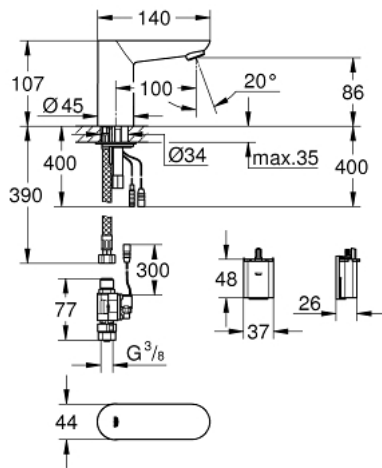

36 271 000 EUROECO COSMOPOLITAN E INFRA-RED ELECTRONIC BASIN TAP WITHOUT MIXING DEVICE

PRODUCT DESCRIPTION

- with infrared sensor for bi-directional communication for monitoring, configuration and service purpose
- for cold or premixed water
- 6V lithium battery, type CR-P2
- battery lifetime: approx. 7 years (150 actuations a day)
- GROHE StarLight finish
- GROHE EcoJoy mousseur 5.7 l/min
- flexible connection hoses
- dirt strainers
- external solenoid valve
- external battery
- rapid installation system
- multistage battery status display
- 7 pre-set programs:
 - auto flush
 - thermal disinfection
 - cleaning mode
- additional functions and precise settings by remote control 36 407
- CE approved
- type of protection faucet IP 59K

36 271 000 EUROECO COSMOPOLITAN E INFRA-RED ELECTRONIC BASIN TAP WITHOUT MIXING DEVICE

SPARE PARTS

- 1: Mousseur (Order-nr. 48159000)
 - 2: Shank mounting kit (Order-nr. 42389000)
 - 3: Connection hose (Order-nr. 46255000)
 - 4: Solenoid valve (Order-nr. 42390000)
 - 4.1: Dirt strainer (Order-nr. 42395000)
 - 5: Battery housing with battery (Order-nr. 42393000)
 - 5.1: Battery (Order-nr. 42886000)
 - 6: Mounting wrench (Order-nr. 19017000)*
 - 7: Remote control (Order-nr. 36407001)*
- * Optional accessories