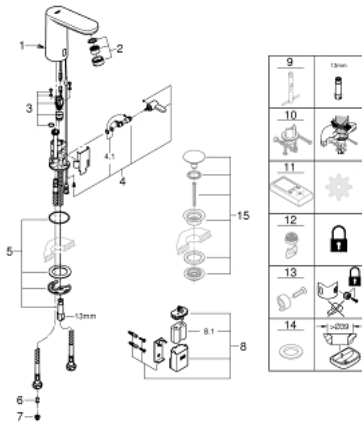

**36 327 001 EUROSART COSMOPOLITAN E INFRA-RED ELECTRONIC BASIN MIXER 1/2" WITH MIXING DEVICE AND ADJUSTABLE TEMPERATURE LIMITER**

**PRODUCT DESCRIPTION**

- with infrared sensor for bi-directional communication for monitoring, configuration and service purpose
- 6V lithium battery, type CR-P2
- battery lifetime: approx. 7 years (150 actuations a day)
- GROHE StarLight finish
- GROHE EcoJoy mousseur 5.7 l/min
- flexible connection hoses
- non-return valve
- dirt strainers
- integrated solenoid valve

- external battery
- rapid installation system
- multistage battery status display
- 7 pre-set programs:
- auto flush
- thermal disinfection
- cleaning mode
- additional functions and precise settings by remote control 36 407
- CE approved
- type of protection faucet IP 59K

**36 327 001 EUROSART COSMOPOLITAN E INFRA-RED ELECTRONIC BASIN MIXER 1/2" WITH MIXING DEVICE AND ADJUSTABLE TEMPERATURE LIMITER**

**SPARE PARTS**

- 1: Screws (Order-nr. 4283100M)
- 2: Mousseur (Order-nr. 48159000)
- 3: Solenoid valve (Order-nr. 42479000)
- 4: Mixing lever (Order-nr. 42401000)
- 4.1: Sealing washer (Order-nr. 4284000M)
- 5: Mounting set (Order-nr. 42400000)
- 6: Non-return valve (Order-nr. 4257200M)
- 7: Filter (Order-nr. 4241300M)
- 8: Battery housing with battery (Order-nr. 42393000)
- 8.1: Battery (Order-nr. 42886000)
- 9: Mounting wrench (Order-nr. 19017000)\*
- 10: Rotation lock (Order-nr. 36276000)\*
- 11: Remote control (Order-nr. 36407001)\*
- 12: Mousseur (Order-nr. 36133000)\*
- 13: Hidden mixing device  
  
(Order-nr. 42408000)\*
- 14: Escutcheon (Order-nr. 36370000)\*
- 15: Waste set with push-open plug (Order-nr. 65807000)\*