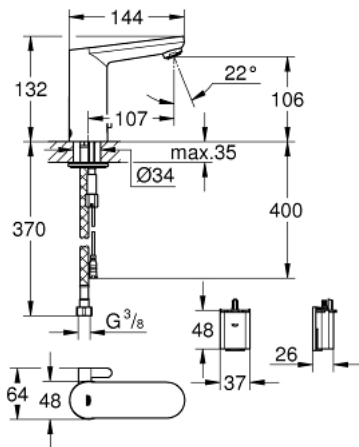

**36 327 001 EUROSART COSMOPOLITAN E INFRA-RED ELECTRONIC BASIN MIXER 1/2" WITH MIXING DEVICE AND ADJUSTABLE TEMPERATURE LIMITER**

**PRODUCT DESCRIPTION**

- with infrared sensor for bi-directional communication for monitoring, configuration and service purpose
- 6V lithium battery, type CR-P2
- battery lifetime: approx. 7 years (150 actuations a day)
- GROHE StarLight finish
- GROHE EcoJoy mousseur 5.7 l/min
- flexible connection hoses
- non-return valve
- dirt strainers
- integrated solenoid valve

**36 327 001 EUROSART COSMOPOLITAN E INFRA-RED ELECTRONIC BASIN MIXER 1/2" WITH MIXING DEVICE AND ADJUSTABLE TEMPERATURE LIMITER**

**SPARE PARTS**

- 1: Screws (Order-nr. 4283100M)
- 2: Mousseur (Order-nr. 48159000)
- 3: Solenoid valve (Order-nr. 42479000)
- 4: Mixing lever (Order-nr. 42401000)
- 4.1: Sealing washer (Order-nr. 4284000M)
- 5: Mounting set (Order-nr. 42400000)
- 6: Non-return valve (Order-nr. 4257200M)
- 7: Filter (Order-nr. 4241300M)
- 8: Battery housing with battery (Order-nr. 42393000)
- 8.1: Battery (Order-nr. 42886000)
- 9: Mounting wrench (Order-nr. 19017000)\*
- 10: Rotation lock (Order-nr. 36276000)\*
- 11: Remote control (Order-nr. 36407001)\*
- 12: Mousseur (Order-nr. 36133000)\*
- 13: Hidden mixing device  
  
(Order-nr. 42408000)\*
- 14: Escutcheon (Order-nr. 36370000)\*
- 15: Waste set with push-open plug (Order-nr. 65807000)\*