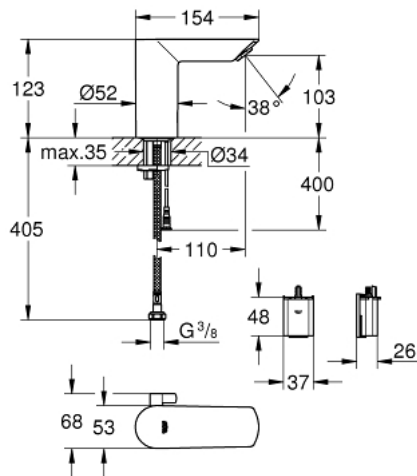

36 451 000 BAU COSMOPOLITAN E INFRA-RED ELECTRONIC BASIN MIXER 1/2" WITH MIXING DEVICE AND TEMPERATURE LIMITER

PRODUCT DESCRIPTION

- with infrared sensor for bi-directional communication for monitoring, configuration and service purpose
- 6V lithium battery, type CR-P2
- battery lifetime: approx. 7 years (150 actuations a day)
- GROHE StarLight chrome finish
- GROHE EcoJoy mousseur 5.7 l/min
- GROHE Zero isolated inner water ways - lead and nickel free within the faucet
- body made of composite polymer
- flexible connection hoses
- non-return valve
- dirt strainers
- integrated solenoid valve
- external battery
- rapid installation system
- multistage battery status display
- 7 pre-set programs:
 - auto flush
 - thermal disinfection
 - cleaning mode
- additional functions and precise settings by remote control 36 407
- CE approved
- type of protection faucet IP 59

36 451 000 BAU COSMOPOLITAN E INFRA-RED ELECTRONIC BASIN MIXER 1/2" WITH MIXING DEVICE AND TEMPERATURE LIMITER

SPARE PARTS

- 1: Screws (Order-nr. 4283100M)
- 2: Mousseur (Order-nr. 42582000)
- 3: Solenoid valve (Order-nr. 42479000)
- 4: Lever (Order-nr. 42581000)
- 5: Shank mounting kit (Order-nr. 46249000)
- 6: Non-return valve (Order-nr. 4257200M)
- 7: Filter (Order-nr. 4241300M)
- 8: Battery housing with battery (Order-nr. 42393000)
- 8.1: Battery (Order-nr. 42886000)
- 9: Remote control (Order-nr. 36407001)*
- 10: Mounting wrench (Order-nr. 19017000)*
- 11: Power extension cable (Order-nr. 36340000)*
- 12: Power extension cable (Order-nr. 36341000)*
- 13: Hidden mixing device

(Order-nr. 42408000)*

* Optional accessories