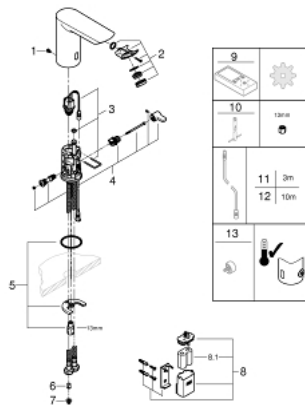

36 451 000 BAU COSMOPOLITAN E INFRA-RED ELECTRONIC BASIN MIXER 1/2" WITH MIXING DEVICE AND TEMPERATURE LIMITER

PRODUCT DESCRIPTION

- with infrared sensor for bi-directional communication for monitoring, configuration and service purpose
- 6V lithium battery, type CR-P2
- battery lifetime: approx. 7 years (150 actuations a day)
- GROHE StarLight chrome finish
- GROHE EcoJoy mousseur 5.7 l/min
- GROHE Zero isolated inner water ways - lead and nickel free within the faucet
- body made of composite polymer
- flexible connection hoses
- non-return valve
- dirt strainers
- integrated solenoid valve
- external battery
- rapid installation system
- multistage battery status display
- 7 pre-set programs:
 - auto flush
 - thermal disinfection
 - cleaning mode
- additional functions and precise settings by remote control 36 407
- CE approved
- type of protection faucet IP 59

36 451 000 BAU COSMOPOLITAN E INFRA-RED ELECTRONIC BASIN MIXER 1/2" WITH MIXING DEVICE AND TEMPERATURE LIMITER

SPARE PARTS

- 1: Screws (Order-nr. 4283100M)
- 2: Mousseur (Order-nr. 42582000)
- 3: Solenoid valve (Order-nr. 42479000)
- 4: Lever (Order-nr. 42581000)
- 5: Shank mounting kit (Order-nr. 46249000)
- 6: Non-return valve (Order-nr. 4257200M)
- 7: Filter (Order-nr. 4241300M)
- 8: Battery housing with battery (Order-nr. 42393000)
- 8.1: Battery (Order-nr. 42886000)
- 9: Remote control (Order-nr. 36407001)*
- 10: Mounting wrench (Order-nr. 19017000)*
- 11: Power extension cable (Order-nr. 36340000)*
- 12: Power extension cable (Order-nr. 36341000)*
- 13: Hidden mixing device