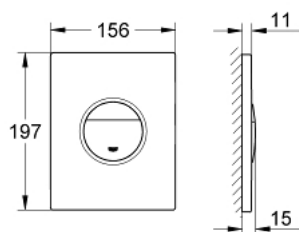

### PRODUCT DESCRIPTION

- for dual flush
- for pneumatic discharge valve AV1
- vertical and horizontal installation
- 156 x 197 mm
- ABS
- GROHE StarLight chrome finish
- GROHE EcoJoy for less water and perfect flow
  
- for combination with Rapid SL and Uniset with GD 2 cisterns
  
- for use with Rapid SLX please order shaft 66 791 000 (sold separately)

### SPARE PARTS

- 1: Screw (Order-nr. 6636200M)
- 2: Mounting frame (Order-nr. 43207000)
- 3: Top plate with push button (Order-nr. 42375000)
- 4: Fixing set (Order-nr. 4308500M)\*

\* Optional accessories