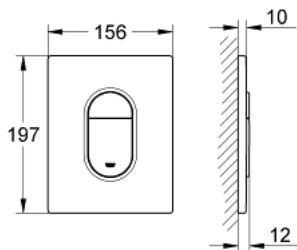

### PRODUCT DESCRIPTION

- for dual flush
- for pneumatic discharge valve AV1
- vertical installation
- 156 x 197 mm
- ABS
- GROHE EcoJoy for less water and perfect flow
- GROHE StarLight chrome finish
  
- for combination with Rapid SL and Uniset with GD 2 cisterns
  
- for use with Rapid SLX please order shaft 66 791 000 (sold separately)

### SPARE PARTS

1: Top plate with push button (Order-nr. 42378000)

2: Screw (Order-nr. 6636200M)

3: Mounting frame (Order-nr. 43207000)

4: Fixing set (Order-nr. 4308500M)\*

\* Optional accessories