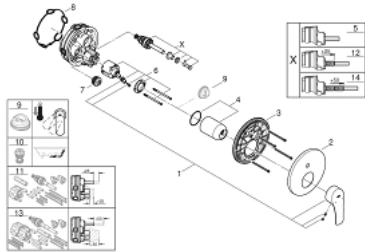

24 043 003 EUROSMART SINGLE-LEVER MIXER WITH 2-WAY DIVERTER

PRODUCT DESCRIPTION

- Colour: chrome
- final installation for
- GROHE Rapido SmartBox (35 604)
- GROHE SilkMove 46 mm ceramic cartridge
- GROHE Long-Life finish
- GROHE FastFixation escutcheon with covered shaft sealing and covered fixing
- metal escutcheon, retroactively 6° adjustable
- automatic 2-way diverter
- outlet B = 27 l/min, outlet C = 27 l/min
- without roughing-in-set

24 043 003 EUROSMART SINGLE-LEVER MIXER WITH 2-WAY DIVERTER

SPARE PARTS, July 2019 – now

- 1: lever (Spare part-nr. 48549000)
- 2: Escutcheon (Spare part-nr. 48429000)
- 3: Mounting plate (Spare part-nr. 48440000)
- 4: Cap (Spare part-nr. 06874000)
- 5: Diverter (Spare part-nr. 48442000)
- 6: Cartridge (Spare part-nr. 46048000)
- 7: Non-return valve (Spare part-nr. 49085000)
- 8: Seal (Spare part-nr. 48360000)
- 9: Temperature limiter (Spare part-nr. 46308000)*
- 10: Backflow protection combination (Spare part-nr. 14055000)*
- 11: Universal extension set single-lever mixers, 25 mm (Spare part-nr. 14056000)*
- 12: Diverter (Spare part-nr. 48444000)*
- 13: Universal extension set single-lever mixers, 50 mm (Spare part-nr. 14057000)*
- 14: Diverter (Spare part-nr. 48445000)*