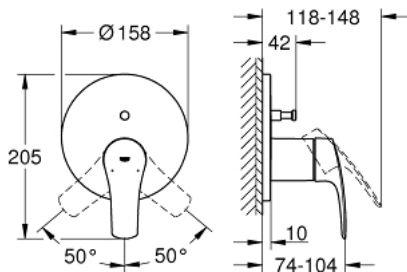

24 043 003 EUROSMART SINGLE-LEVER MIXER WITH 2-WAY DIVERTER

PRODUCT DESCRIPTION

- Colour: chrome
- final installation for
- GROHE Rapido SmartBox (35 604)
- GROHE SilkMove 46 mm ceramic cartridge
- GROHE Long-Life finish
- GROHE FastFixation escutcheon with covered shaft sealing and covered fixing
- metal escutcheon, retroactively 6° adjustable
- automatic 2-way diverter
- outlet B = 27 l/min, outlet C = 27 l/min
- without roughing-in-set

24 043 003 EUROSMART SINGLE-LEVER MIXER WITH 2-WAY DIVERTER

SPARE PARTS, July 2019 – now

- 1: lever (Spare part-nr. 48549000)
- 2: Escutcheon (Spare part-nr. 48429000)
- 3: Mounting plate (Spare part-nr. 48440000)
- 4: Cap (Spare part-nr. 06874000)
- 5: Diverter (Spare part-nr. 48442000)
- 6: Cartridge (Spare part-nr. 46048000)
- 7: Non-return valve (Spare part-nr. 49085000)
- 8: Seal (Spare part-nr. 48360000)
- 9: Temperature limiter (Spare part-nr. 46308000)*
- 10: Backflow protection combination (Spare part-nr. 14055000)*
- 11: Universal extension set single-lever mixers, 25 mm (Spare part-nr. 14056000)*
- 12: Diverter (Spare part-nr. 48444000)*
- 13: Universal extension set single-lever mixers, 50 mm (Spare part-nr. 14057000)*
- 14: Diverter (Spare part-nr. 48445000)*