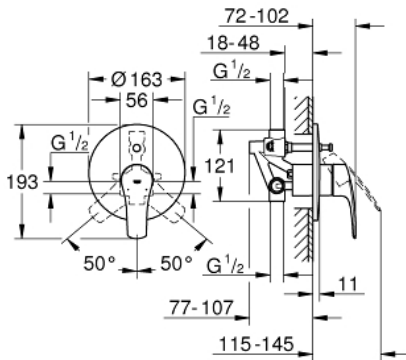

33 305 003 **EUROSMART SINGLE-LEVER BATH/SHOWER MIXER 1/2"**

**PRODUCT DESCRIPTION**

- Colour: Chrome
- wall installation
- metal lever
- GROHE SilkMove 46 mm ceramic cartridge
- GROHE Long-Life finish
- GROHE FastFixation escutcheon with covered fixation
- Consisting of:
- set for final installation (19 450 003)
- with concealed body
- adjustable flow rate limiter
- automatic diverter: bath/shower
- metal escutcheon
- escutcheon- and shaft-sealing
- optional temperature limiter (46 308 000)
- professional edition

## 33 305 003 EUROSMART SINGLE-LEVER BATH/SHOWER MIXER 1/2"

### SPARE PARTS, July 2019 – now

- 1: lever (Spare part-nr. 48549000)
- 2: Escutcheon (Spare part-nr. 46905000)
- 3: Shield for cross handle (Spare part-nr. 06874000)
- 4: Cartridge (Spare part-nr. 46048000)
- 5: Diverter (Spare part-nr. 46737000)
- 6: Temperature limiter (Spare part-nr. 46308000)\*
- 7: Extension set (Spare part-nr. 46191000)\*
- 8: Extension set (Spare part-nr. 46343000)\*