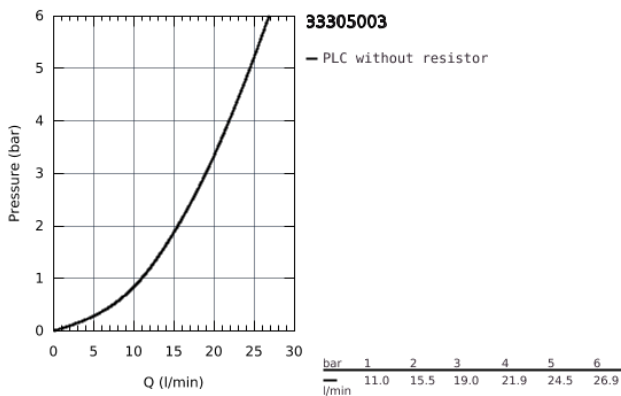

33 305 003 **EUROSMART SINGLE-LEVER BATH/SHOWER MIXER 1/2"**

**PRODUCT DESCRIPTION**

- Colour: Chrome
- wall installation
- metal lever
- GROHE SilkMove 46 mm ceramic cartridge
- GROHE Long-Life finish
- GROHE FastFixation escutcheon with covered fixation
- Consisting of:
- set for final installation (19 450 003)
- with concealed body
- adjustable flow rate limiter
- automatic diverter: bath/shower
- metal escutcheon
- escutcheon- and shaft-sealing
- optional temperature limiter (46 308 000)
- professional edition

## 33 305 003 EUROSMART SINGLE-LEVER BATH/SHOWER MIXER 1/2"