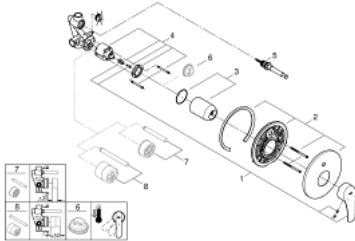

33 305 003 **EUROSMART SINGLE-LEVER BATH/SHOWER MIXER 1/2"**

**PRODUCT DESCRIPTION**

- Colour: Chrome
- wall installation
- metal lever
- GROHE SilkMove 46 mm ceramic cartridge
- GROHE Long-Life finish
- GROHE FastFixation escutcheon with covered fixation
- Consisting of:
- set for final installation (19 450 003)
- with concealed body
- adjustable flow rate limiter
- automatic diverter: bath/shower
- metal escutcheon
- escutcheon- and shaft-sealing
- optional temperature limiter (46 308 000)
- professional edition

## 33 305 003 EUROSMART SINGLE-LEVER BATH/SHOWER MIXER 1/2"

### SPARE PARTS, July 2019 – now

- 1: lever (Spare part-nr. 48549000)
- 2: Escutcheon (Spare part-nr. 46905000)
- 3: Shield for cross handle (Spare part-nr. 06874000)
- 4: Cartridge (Spare part-nr. 46048000)
- 5: Diverter (Spare part-nr. 46737000)
- 6: Temperature limiter (Spare part-nr. 46308000)\*
- 7: Extension set (Spare part-nr. 46191000)\*
- 8: Extension set (Spare part-nr. 46343000)\*