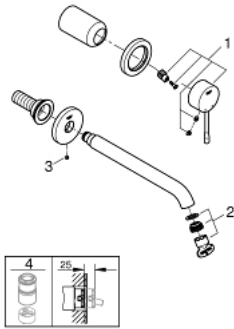

19 967 001 ESSENCE 2-HOLE BASIN MIXER L-SIZE

PRODUCT DESCRIPTION

- Colour: chrome
- wall mounted
- final installation for
- 23 571
- without concealed body
- metal rosette
- GROHE Long-Life finish
- GROHE Water Saving mousseur 5.7 l/min
- GROHE AquaGuide adjustable mousseur
- centre distance 110 mm
- projection 230 mm

19 967 001 **ESSENCE 2-HOLE BASIN MIXER**
L-SIZE

SPARE PARTS, September 2020 – now

1: Lever (Spare part-nr. 46916000)

2: Mousseur (Spare part-nr. 48480000)

3: Screw (Spare part-nr. 43094000)

4: Extension (Spare part-nr. 46943000)*