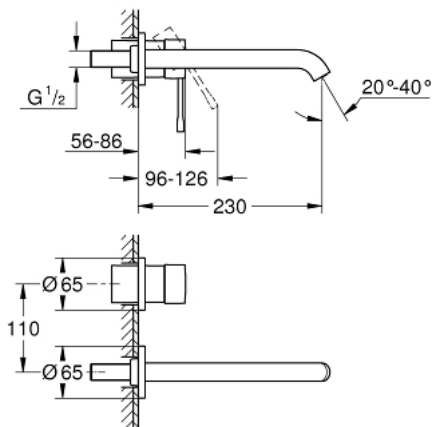

19 967 001 ESSENCE 2-HOLE BASIN MIXER L-SIZE

PRODUCT DESCRIPTION

- Colour: chrome
- wall mounted
- final installation for
- 23 571
- without concealed body
- metal rosette
- GROHE Long-Life finish
- GROHE Water Saving mousseur 5.7 l/min
- GROHE AquaGuide adjustable mousseur
- centre distance 110 mm
- projection 230 mm

19 967 001 **ESSENCE 2-HOLE BASIN MIXER**
L-SIZE

SPARE PARTS, September 2020 – now

1: Lever (Spare part-nr. 46916000)

2: Mousseur (Spare part-nr. 48480000)

3: Screw (Spare part-nr. 43094000)

4: Extension (Spare part-nr. 46943000)*