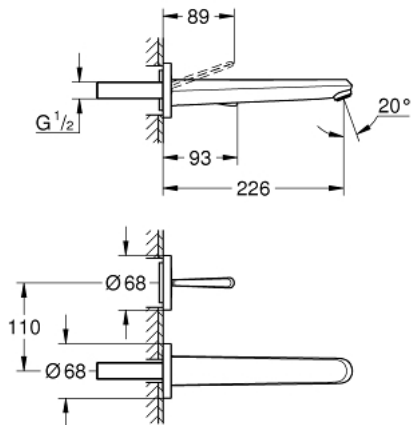

19 969 000 **EURODISC JOY 2-HOLE BASIN MIXER**  
**L-SIZE**

**PRODUCT DESCRIPTION**

- Colour: chrome
- wall mounted
- final installation for
- 23 429
- without concealed body
- GROHE Long-Life finish
- GROHE Water Saving SpeedClean mousseur 5.7 l/min
- centre distance 110 mm
- projection 226 mm

19 969 000 **EURODISC JOY 2-HOLE BASIN MIXER**  
**L-SIZE**

**SPARE PARTS**, August 2013 – now

1: Lever (Spare part-nr. 46906000)

2: Mousseur (Spare part-nr. 48159000)

3: Extension-set, 25 mm (Spare part-nr. 46901000)\*