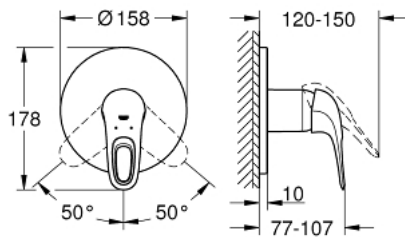

24 048 003 EUROSTYLE SINGLE-LEVER SHOWER MIXER

PRODUCT DESCRIPTION

- Colour: chrome
- final installation for
 - GROHE Rapido SmartBox (35 604)
 - GROHE SilkMove 46 mm ceramic cartridge
 - GROHE Long-Life finish
 - GROHE FastFixation escutcheon with covered shaft sealing and covered fixing
 - metal escutcheon, retroactively 6° adjustable
- outlet B or C = 30 l/min

24 048 003 EUROSTYLE SINGLE-LEVER SHOWER MIXER

SPARE PARTS, July 2017 – now

- 1: Lever (Spare part-nr. 46940000)
 - 2: Escutcheon (Spare part-nr. 48428000)
 - 3: Mounting plate (Spare part-nr. 48439000)
 - 4: Cap (Spare part-nr. 02693000)
 - 5: Cartridge (Spare part-nr. 46048000)
 - 6: Seal (Spare part-nr. 48360000)
 - 7: Temperature limiter (Spare part-nr. 46308000)*
 - 8: Universal extension set single-lever mixers, 25 mm (Spare part-nr. 14056000)*
 - 9: Universal extension set single-lever mixers, 50 mm (Spare part-nr. 14057000)*
- * Optional accessories