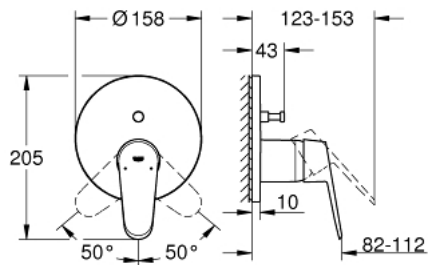

24 056 002 EURODISC COSMOPOLITAN SINGLE-LEVER MIXER WITH 2-WAY DIVERTER

PRODUCT DESCRIPTION

- Colour: chrome
- final installation for
 - GROHE Rapido SmartBox (35 604)
 - GROHE SilkMove 46 mm ceramic cartridge
 - GROHE Long-Life finish
 - GROHE FastFixation escutcheon with covered shaft sealing and covered fixing
 - metal escutcheon, retroactively 6° adjustable
 - automatic 2-way diverter
 - outlet B = 27 l/min, outlet C = 27 l/min

24 056 002 **EURODISC COSMOPOLITAN SINGLE-LEVER MIXER WITH 2-WAY DIVERTER**

SPARE PARTS, July 2017 – now

- 1: Lever (Spare part-nr. 46743000)
 - 2: Escutcheon (Spare part-nr. 48429000)
 - 3: Mounting plate (Spare part-nr. 48440000)
 - 4: Cap (Spare part-nr. 02693000)
 - 5: Diverter (Spare part-nr. 48442000)
 - 6: Cartridge (Spare part-nr. 46048000)
 - 7: Non-return valve (Spare part-nr. 49085000)
 - 8: Seal (Spare part-nr. 48360000)
 - 9: Temperature limiter (Spare part-nr. 46308000)*
 - 10: Backflow protection combination (Spare part-nr. 14055000)*
 - 11: Universal extension set single-lever mixers, 25 mm (Spare part-nr. 14056000)*
 - 12: Diverter (Spare part-nr. 48444000)*
 - 13: Universal extension set single-lever mixers, 50 mm (Spare part-nr. 14057000)*
 - 14: Diverter (Spare part-nr. 48445000)*
- * Optional accessories