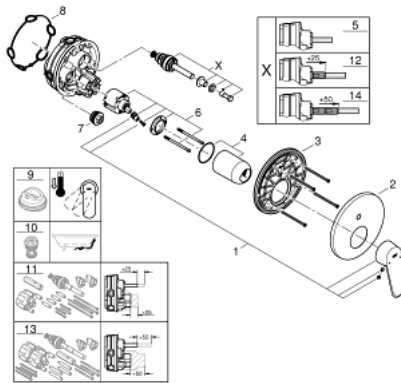

24 056 002 EURODISC COSMOPOLITAN SINGLE-LEVER MIXER WITH 2-WAY DIVERTER

PRODUCT DESCRIPTION

- Colour: chrome
- final installation for
 - GROHE Rapido SmartBox (35 604)
 - GROHE SilkMove 46 mm ceramic cartridge
 - GROHE Long-Life finish
 - GROHE FastFixation escutcheon with covered shaft sealing and covered fixing
 - metal escutcheon, retroactively 6° adjustable
 - automatic 2-way diverter
 - outlet B = 27 l/min, outlet C = 27 l/min

24 056 002 **EURODISC COSMOPOLITAN SINGLE-LEVER MIXER WITH 2-WAY DIVERTER**

SPARE PARTS, July 2017 – now

- 1: Lever (Spare part-nr. 46743000)
 - 2: Escutcheon (Spare part-nr. 48429000)
 - 3: Mounting plate (Spare part-nr. 48440000)
 - 4: Cap (Spare part-nr. 02693000)
 - 5: Diverter (Spare part-nr. 48442000)
 - 6: Cartridge (Spare part-nr. 46048000)
 - 7: Non-return valve (Spare part-nr. 49085000)
 - 8: Seal (Spare part-nr. 48360000)
 - 9: Temperature limiter (Spare part-nr. 46308000)*
 - 10: Backflow protection combination (Spare part-nr. 14055000)*
 - 11: Universal extension set single-lever mixers, 25 mm (Spare part-nr. 14056000)*
 - 12: Diverter (Spare part-nr. 48444000)*
 - 13: Universal extension set single-lever mixers, 50 mm (Spare part-nr. 14057000)*
 - 14: Diverter (Spare part-nr. 48445000)*
- * Optional accessories