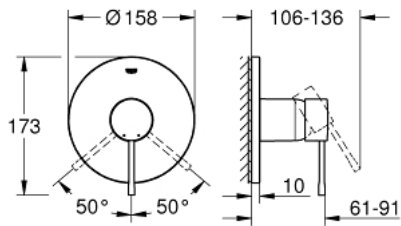

24 057 001 ESSENCE SINGLE-LEVER SHOWER MIXER

PRODUCT DESCRIPTION

- Colour: chrome
- final installation for
 - GROHE Rapido SmartBox (35 604)
 - GROHE SilkMove 46 mm ceramic cartridge
 - GROHE Long-Life finish
 - GROHE FastFixation escutcheon with covered shaft sealing and covered fixing
 - metal escutcheon, retroactively 6° adjustable
- outlet B or C = 30 l/min

24 057 001 ESSENCE SINGLE-LEVER SHOWER MIXER

SPARE PARTS, July 2017 – now

- 1: Lever (Spare part-nr. 46915000)
 - 2: Escutcheon (Spare part-nr. 48428000)
 - 3: Mounting plate (Spare part-nr. 48439000)
 - 4: Cap (Spare part-nr. 02693000)
 - 5: Cartridge (Spare part-nr. 46048000)
 - 6: Seal (Spare part-nr. 48360000)
 - 7: Temperature limiter (Spare part-nr. 46308000)*
 - 8: Universal extension set single-lever mixers, 25 mm (Spare part-nr. 14056000)*
 - 9: Universal extension set single-lever mixers, 50 mm (Spare part-nr. 14057000)*
- * Optional accessories