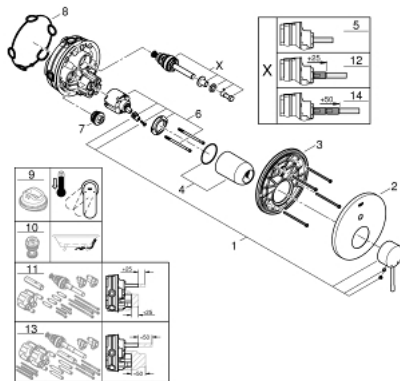

24 058 001 ESSENCE SINGLE-LEVER MIXER WITH 2-WAY DIVERTER

PRODUCT DESCRIPTION

- Colour: chrome
- final installation for
 - GROHE Rapido SmartBox (35 604)
 - GROHE SilkMove 46 mm ceramic cartridge
 - GROHE Long-Life finish
 - GROHE FastFixation escutcheon with covered shaft sealing and covered fixing
 - metal escutcheon, retroactively 6° adjustable
 - automatic 2-way diverter
 - outlet B = 27 l/min, outlet C = 27 l/min

24 058 001 ESSENCE SINGLE-LEVER MIXER WITH 2-WAY DIVERTER

SPARE PARTS, July 2017 – now

- 1: Lever (Spare part-nr. 46915000)
- 2: Escutcheon (Spare part-nr. 48429000)
- 3: Mounting plate (Spare part-nr. 48440000)
- 4: Cap (Spare part-nr. 02693000)
- 5: Diverter (Spare part-nr. 48442000)
- 6: Cartridge (Spare part-nr. 46048000)
- 7: Non-return valve (Spare part-nr. 49085000)
- 8: Seal (Spare part-nr. 48360000)
- 9: Temperature limiter (Spare part-nr. 46308000)*
- 10: Backflow protection combination (Spare part-nr. 14055000)*
- 11: Universal extension set single-lever mixers, 25 mm (Spare part-nr. 1405600)*
- 12: Diverter (Spare part-nr. 48444000)*
- 13: Universal extension set single-lever mixers, 50 mm (Spare part-nr. 1405700)*
- 14: Diverter (Spare part-nr. 48445000)*