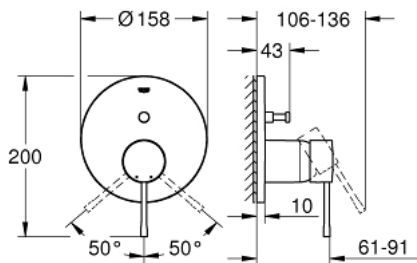

24 058 001 ESSENCE SINGLE-LEVER MIXER WITH 2-WAY DIVERTER

PRODUCT DESCRIPTION

- Colour: chrome
- final installation for
 - GROHE Rapido SmartBox (35 604)
 - GROHE SilkMove 46 mm ceramic cartridge
 - GROHE Long-Life finish
 - GROHE FastFixation escutcheon with covered shaft sealing and covered fixing
 - metal escutcheon, retroactively 6° adjustable
 - automatic 2-way diverter
 - outlet B = 27 l/min, outlet C = 27 l/min

24 058 001 ESSENCE SINGLE-LEVER MIXER WITH 2-WAY DIVERTER

SPARE PARTS, July 2017 – now

- 1: Lever (Spare part-nr. 46915000)
- 2: Escutcheon (Spare part-nr. 48429000)
- 3: Mounting plate (Spare part-nr. 48440000)
- 4: Cap (Spare part-nr. 02693000)
- 5: Diverter (Spare part-nr. 48442000)
- 6: Cartridge (Spare part-nr. 46048000)
- 7: Non-return valve (Spare part-nr. 49085000)
- 8: Seal (Spare part-nr. 48360000)
- 9: Temperature limiter (Spare part-nr. 46308000)*
- 10: Backflow protection combination (Spare part-nr. 14055000)*
- 11: Universal extension set single-lever mixers, 25 mm (Spare part-nr. 1405600)*
- 12: Diverter (Spare part-nr. 48444000)*
- 13: Universal extension set single-lever mixers, 50 mm (Spare part-nr. 1405700)*
- 14: Diverter (Spare part-nr. 48445000)*