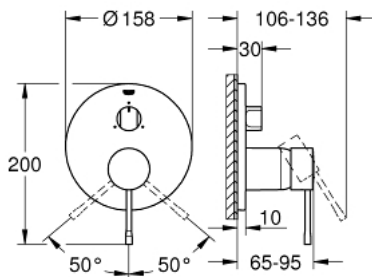

24 092 001 ESSENCE SINGLE-LEVER MIXER WITH 3-WAY DIVERTER

PRODUCT DESCRIPTION

- Colour: chrome
- final installation for
 - GROHE Rapido SmartBox (35 604)
 - GROHE SilkMove 46 mm ceramic cartridge
 - GROHE Long-Life finish
 - GROHE FastFixation escutcheon with covered shaft sealing and covered fixing
 - metal escutcheon, retroactively 6° adjustable
 - 3-way diverter
- outlet A = 27 l/min, outlet B = 27 l/min, outlet C = 27 l/min

24 092 001 ESSENCE SINGLE-LEVER MIXER WITH 3-WAY DIVERTER

SPARE PARTS, January 2018 – now

- 1: Lever (Spare part-nr. 46915000)
 - 2: Diverter knob, round (Spare part-nr. 48447000)
 - 3: Escutcheon (Spare part-nr. 49108000)
 - 4: Mounting plate (Spare part-nr. 49094000)
 - 5: Cap (Spare part-nr. 02693000)
 - 6: Cartridge (Spare part-nr. 46048000)
 - 7: Diverter (Spare part-nr. 48448000)
 - 8: Seal (Spare part-nr. 48360000)
 - 9: Temperature limiter (Spare part-nr. 46308000)*
 - 10: Universal extension set single-lever mixers, 25 mm (Spare part-nr. 14056000)*
 - 11: Universal extension set single-lever mixers, 50 mm (Spare part-nr. 14057000)*
- * Optional accessories