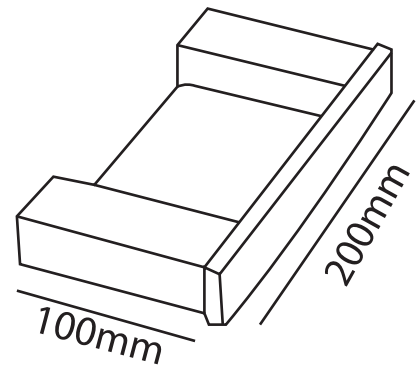

ZILVER[®]
Concetti Italiani

Water Genius!

Zilver Stark Soap Holder with Dish

Item Code :0056

Description

Zilver has a wide variety of luxury bathroom accessories in both traditional and contemporary designs to match our tap collections. Choose towel rings and rails, soap dispensers and toothbrush holders in chrome, polished .

Stark Series (005) is the best we have.

Features

- Hidden screw
- L key fixing system
- Chrome plated.