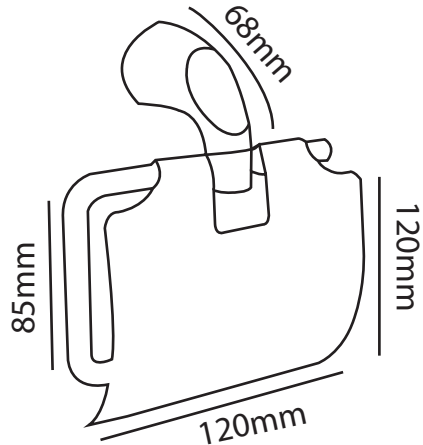

ZILVER®
Concetti Italiani

Water Genius!

Zilver Paper Holder Item Code : 0122

Description:

The small touches can make all the difference when it comes to designing your perfect bathroom. Add a modern feel with our wide range of stylish contemporary bathroom accessories. Our designers are always looking to bring you the latest trends in bathroom style, so you can find exciting takes on classic accessories, from robe hooks and soap dishes, to towel rails and shelves. All our accessories are crafted to the highest standards, so you can be sure of a quality product that will last.

- Chrome plated
- Nickel plated
- Hidden screw mounted
- Fixed with L-key