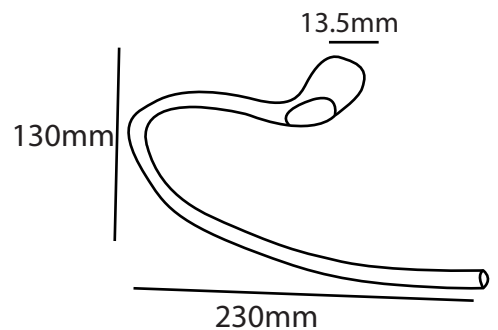

ZILVER[®]
Concetti Italiani

Water Genius!

Zilver Towel Ring

Item Code :0123

Description

The small touches can make all the difference when it comes to designing your perfect bathroom. Add a modern feel with our wide range of stylish contemporary bathroom accessories. Our designers are always looking to bring you the latest trends in bathroom style, so you can find exciting takes on classic accessories, from robe hooks and soap dishes, to towel rails and shelves. All our accessories are crafted to the highest standards, so you can be sure of a quality product that will last.

Features

- Hidden screw
- L key fixing system
- Chrome plated.

www.zilver.co