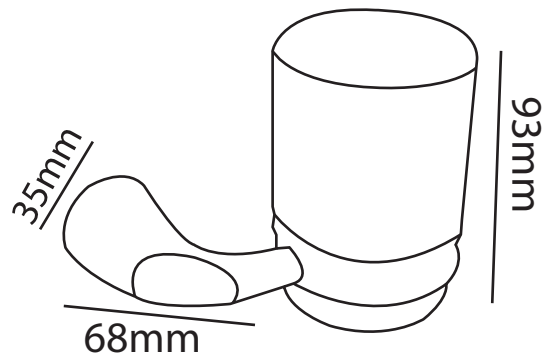

ZILVER[®]
Concetti Italiani

Water Genius!

Zilver Glass Holder With Glass

Item Code : 0125

Basic information:

Zilver Glass Holder With Glass

The small touches can make all the difference when it comes to designing your perfect bathroom. Add a modern feel with our wide range of stylish contemporary bathroom accessories.

- Chrome plated
- Nickel plated
- Hidden screw mounted
- Fixed with L-key