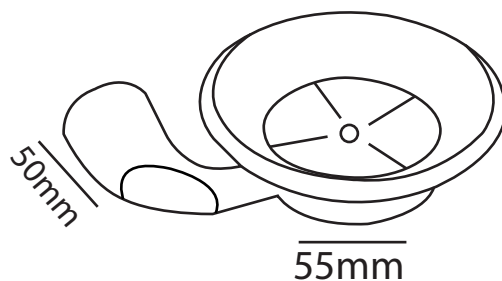

ZILVER®
Concetti Italiani

Water Genius!

Zilver Soap Holder with Glass Dish Item Code : 0126

Description:

Modern Bathroom Glass Soap Holder

- Chrome plated
- Nickel plated
- Hidden screw mounted
- Fixed with L-key