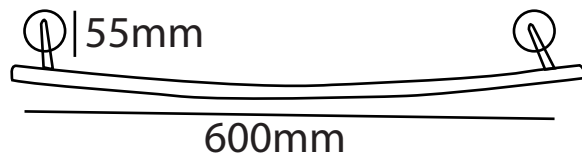

ZILVER[®]
Concetti Italiani

Water Genius!

Zilver Towel Rail

Item Code :0334

Description

Bathroom accessories improve the functionality of this room by giving it a greater number of features and increasing the overall comfort of the space.

Our Eco 033 series is the combination of Durability Style and Price.

Features

- Hidden screw
- L key fixing system
- Chrome plated.
- Size 24" (600mm)

www.zilver.co