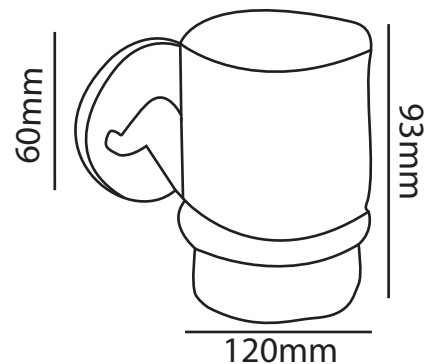

# Zilver Glass Holder With Glass

Item Code :0335

## Features

- Hidden screw
- L key fixing system
- Chrome plated.