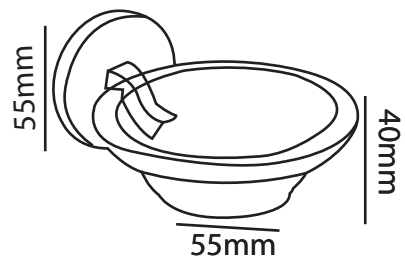

ZILVER[®]
Concetti Italiani

Water Genius!

Zilver Soap Holder With Glass Dish

Item Code :0336

Description

Bathroom accessories improve the functionality of this room by giving it a greater number of features and increasing the overall comfort of the space.

Our Eco 033 series is the combination of Durability Style and Price.

Features

- Hidden screw
- L key fixing system
- Chrome plated.