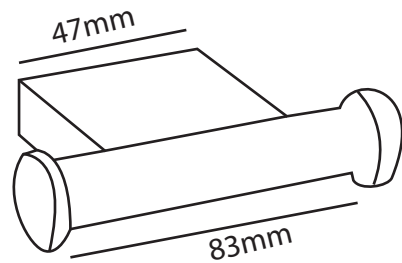

ZILVER[®]
Concetti Italiani

Water Genius!

Zilver Coat Hook

Item Code :0811

Description

Zilver has a wide variety of luxury bathroom accessories in both traditional and contemporary designs to match our tap collections. Choose towel rings and rails, soap dispensers and toothbrush holders in chrome, polished .

Platz Series (081) is the best we have

Features

- Hidden screw
- L key fixing system
- Chrome plated.

www.zilver.co