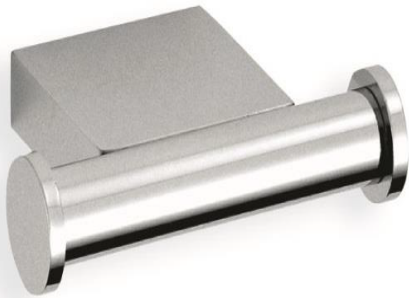

ZILVER[®]
Concetti Italiani

Water Genius!

Zilver Coat Hook

Item Code :0811

Description

Zilver has a wide variety of luxury bathroom accessories in both traditional and contemporary designs to match our tap collections. Choose towel rings and rails, soap dispensers and toothbrush holders in chrome, polished .

Platz Series (081) is the best we have

Features

- Hidden screw
- L key fixing system
- Chrome plated.

www.zilver.co