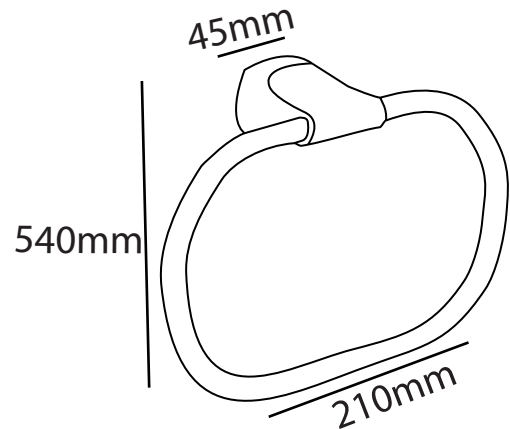

ZILVER[®]
Concetti Italiani

Water Genius!

Zilver Towel Ring

Item Code :0813

Description

Zilver has a wide variety of luxury bathroom accessories in both traditional and contemporary designs to match our tap collections. Choose towel rings and rails, soap dispensers and toothbrush holders in chrome, polished . Platz Series (081) is the best we have

Features

- Hidden screw
- L key fixing system
- Chrome plated.