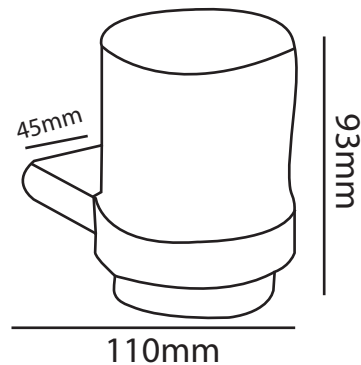

ZILVER[®]
Concetti Italiani

Water Genius!

Zilver Glass Holder

Item Code :0815

Description

Zilver has a wide variety of luxury bathroom accessories in both traditional and contemporary designs to match our tap collections. Choose towel rings and rails, soap dispensers and toothbrush holders in chrome, polished .

Platz Series (081) is the best we have

Features

- Hidden screw
- L key fixing system
- Chrome plated.
- Size 24" (600mm)

www.zilver.co