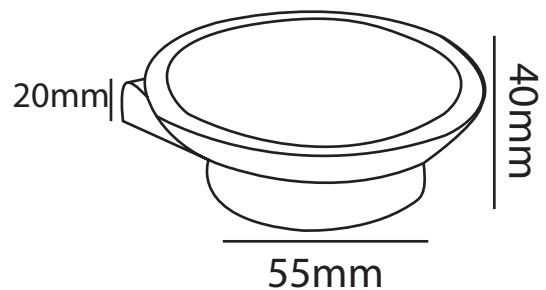

## Zilver Soap Holder With Glass Dish

Item Code :0816

### Features

- Hidden screw
- L key fixing system
- Chrome plated.
- Size 24" (600mm)

[www.zilver.co](http://www.zilver.co)