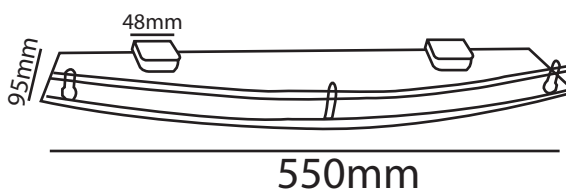

ZILVER[®]
Concetti Italiani

Water Genius!

Zilver Glass Shelf With Brackets

Item Code : 0817

Description

GLASS SHELF WITH BRACKETS

- Chrome plated
- Nickle plated
- Hidden screw mount
- Fixed with L-Key