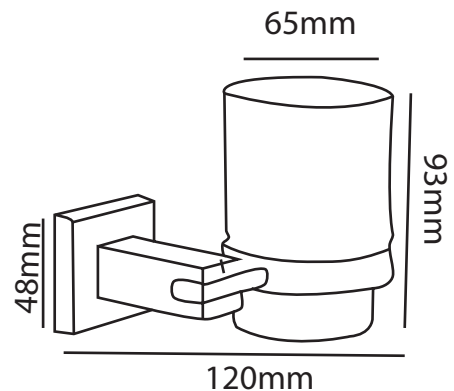

ZILVER
Concetti Italiani

Water Genius!

Zilver Glass Holder With Glass

Item Code :0915

Description

For classic good looks, choose from our Square range of accessories. The charming Double coat hook is an ideal product to hold clothes. But don't be charmed by their looks alone – these accessories are made in chrome dipped so you can be bowled over by their quality too

Features

- Hidden screw
- L key fixing system
- Chrome plated.
- Size 24" (600mm)

www.zilver.co