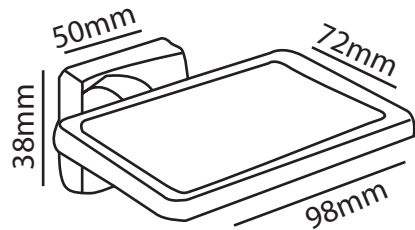

## Zilver Soap Holder Item Code : 0916B

### Description:

For classic good looks, choose from our Square range of accessories.

The charming square soap dish with hole is the best option to hold soap dish an because of hole water can drain out easily