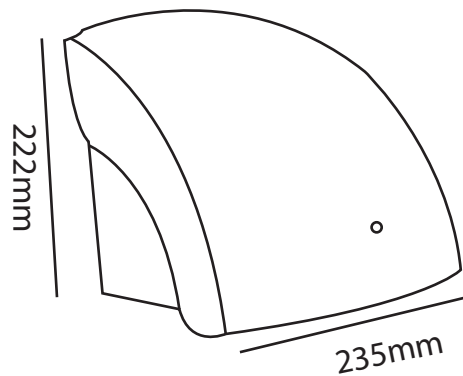

**ZILVER**<sup>®</sup>  
Concetti Italiani

Water Genius!

Zilver Hand Dryer  
Item Code : 2000GS

**Description:**

A hand dryer is an electric machine which makes use of heating element and an air blower to dry the hands after hand washing. It is commonly used in public toilets as a cost-effective alternative to paper towels.

Size: 240 mm x 228.5 mm x 239 mm

Rated power: 1500 Watts

Plastic body

Color: White