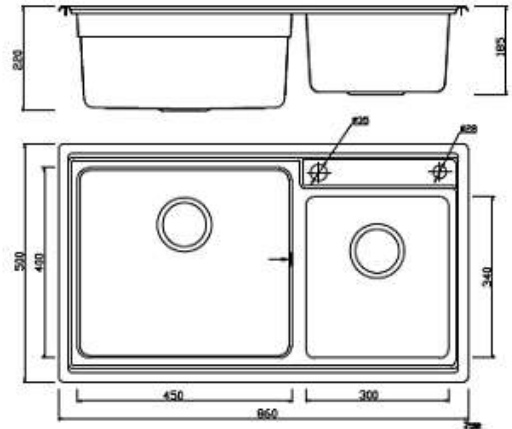

ZILVER
Concetti Italiani

Water Genius!

Zilver Double Bowl Luxury Sink Item Code : BERLIN1400T

Description

The kitchen has become the center of modern interiors, the heart of any home, the place where family ties are woven. ZILVER presents sinks, which can bring your kitchen in line with the latest trends. When it comes to innovation, material and manufacturing quality, constant search for new solutions to increase the comfort and functionality of our products, we make no compromises.

DOUBLE BOWL LUXURY SINK

Thickness : 0.8 mm

Material : SUS 304

Depth : 220 mm (9 inches)

Size : (L) 860 mm (34 inches)

(W) 500 mm (20 inches)

Surface : Matt

Accessories Include.

Stainless Steel Basket(SS304, 0.8 mm, 398 x 230)

Soap Utensil

Waste with Connector.

www.Zilver.co