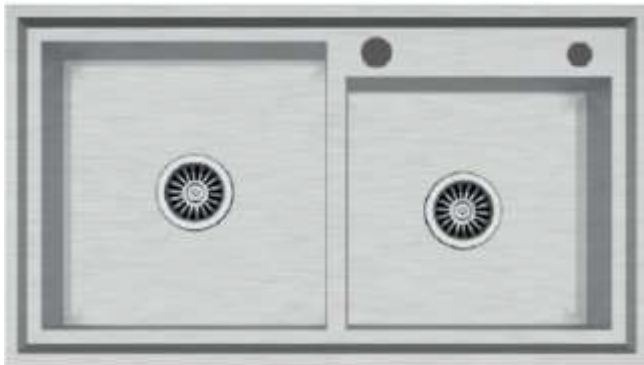

ZILVER
Concetti Italiani

Water Genius!

Zilver Double Bowl Luxury Sink Item Code : BERLIN1400T

Description

The kitchen has become the center of modern interiors, the heart of any home, the place where family ties are woven. ZILVER presents sinks, which can bring your kitchen in line with the latest trends. When it comes to innovation, material and manufacturing quality, constant search for new solutions to increase the comfort and functionality of our products, we make no compromises.

DOUBLE BOWL LUXURY SINK

Thickness : 0.8 mm

Material : SUS 304

Depth : 220 mm (9 inches)

Size : (L) 860 mm (34 inches)

(W) 500 mm (20 inches)

Surface : Matt

Accessories Include.

Stainless Steel Basket(SS304, 0.8 mm, 398 x 230)

Soap Utensil

Waste with Connector.

www.Zilver.co