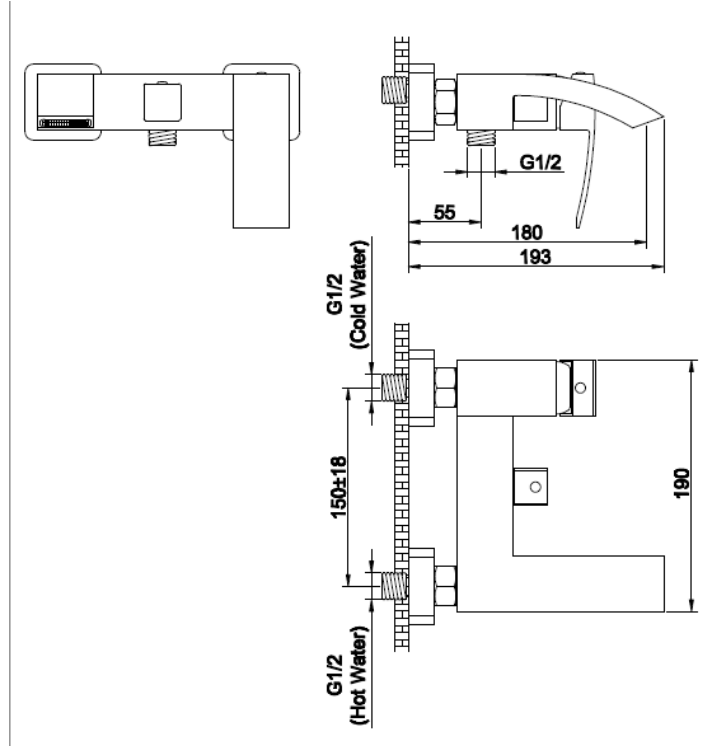

## Zilver Wave Bath Mixer Only Body Item Code :BSB1283

#### Zilver Wave Bath Mixer

Slender and majestically upright, Its smooth finish gives it a royal feel

- Single lever bath Mixer 1/2"
- Cartridge : 35mm Ceramic with Brass Stick
- S Union & cover plates
- Manual two way Diverter
- Bath/shower in 1/2" outlet
- Chrome plating 0.2-0.3  $\mu\text{m}$
- Nickel plating 8-10  $\mu\text{m}$
- Minimum pressure 0.1 mpa /14.5psi/1bar