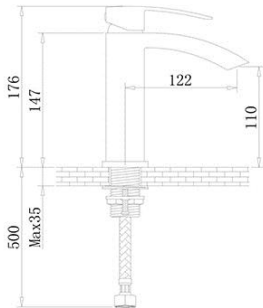

ZILVER®
Concetti Italiani

Water Genius!

Zilver Wave Basin Mixer Normal

Item Code : **BSB1284**

Basic information:

Zilver Istanbul combines ergonomics & emotional appeal in a compact form, excluding a unique feeling of sensuousness in the bathroom.

FEATURES

- For Single Hole Installation
- Cartridge : 35 mm Ceramic with Brass Stick inclusive of
- Flexible connection hoses with brass nuts
- Chrome plating 0.5 μm
- Nickel plating 14 μm
- Minimum pressure 0.1 mpa /14.5 psi/1 bar

www.zilver.co