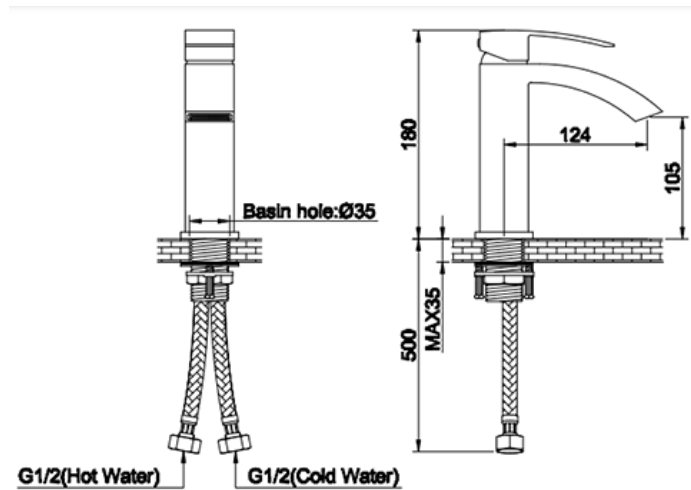

ZILVER[®]
Concetti Italiani

Water Genius!

Zilver Wave Basin Mixer Normal

Item Code : **BSB1284**

Basic information:

Zilver Istanbul combines ergonomics & emotional appeal in a compact form, excluding a unique feeling of sensuousness in the bathroom.

FEATURES

- For Single Hole Installation
- Cartridge : 35 mm Ceramic with Brass Stick inclusive of
- Flexible connection hoses with brass nuts
- Chrome plating 0.5 μm
- Nickel plating 14 μm
- Minimum pressure 0.1 mpa /14.5 psi/1 bar