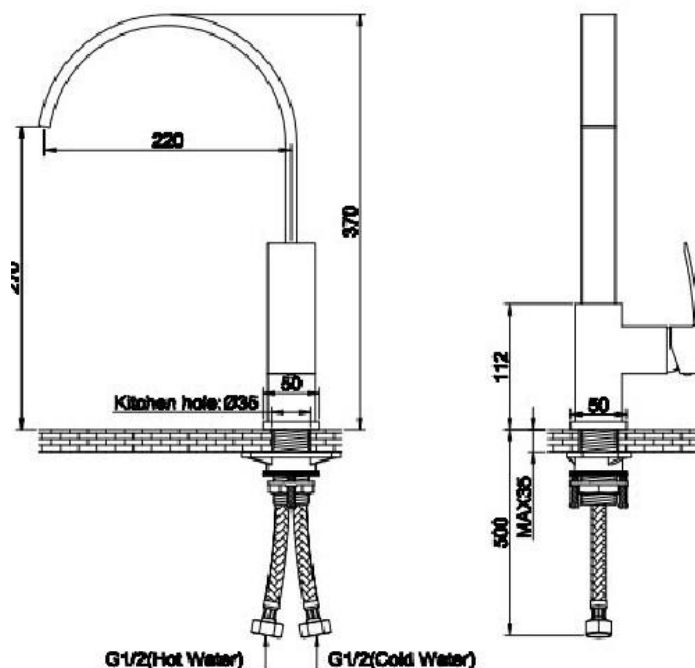

ZILVER[®]
Concetti Italiani

Water Genius!

Zilver Wave Sink Mixer

Item Code : **BSB1286**

Basic information:

- For single hole installation
- Cartridge: 35 mm Ceramic inclusive of
- Flexible connection hoses with brass nuts
- Faucet aerator
- Zinc alloy Handle
- Brass Body
- Chrome plating 0.2-0.3 micrometer
- Nickel Plating 8-10 micrometer
- Minimum pressure 0.1 mpa/ 14.5psi/ 1bar